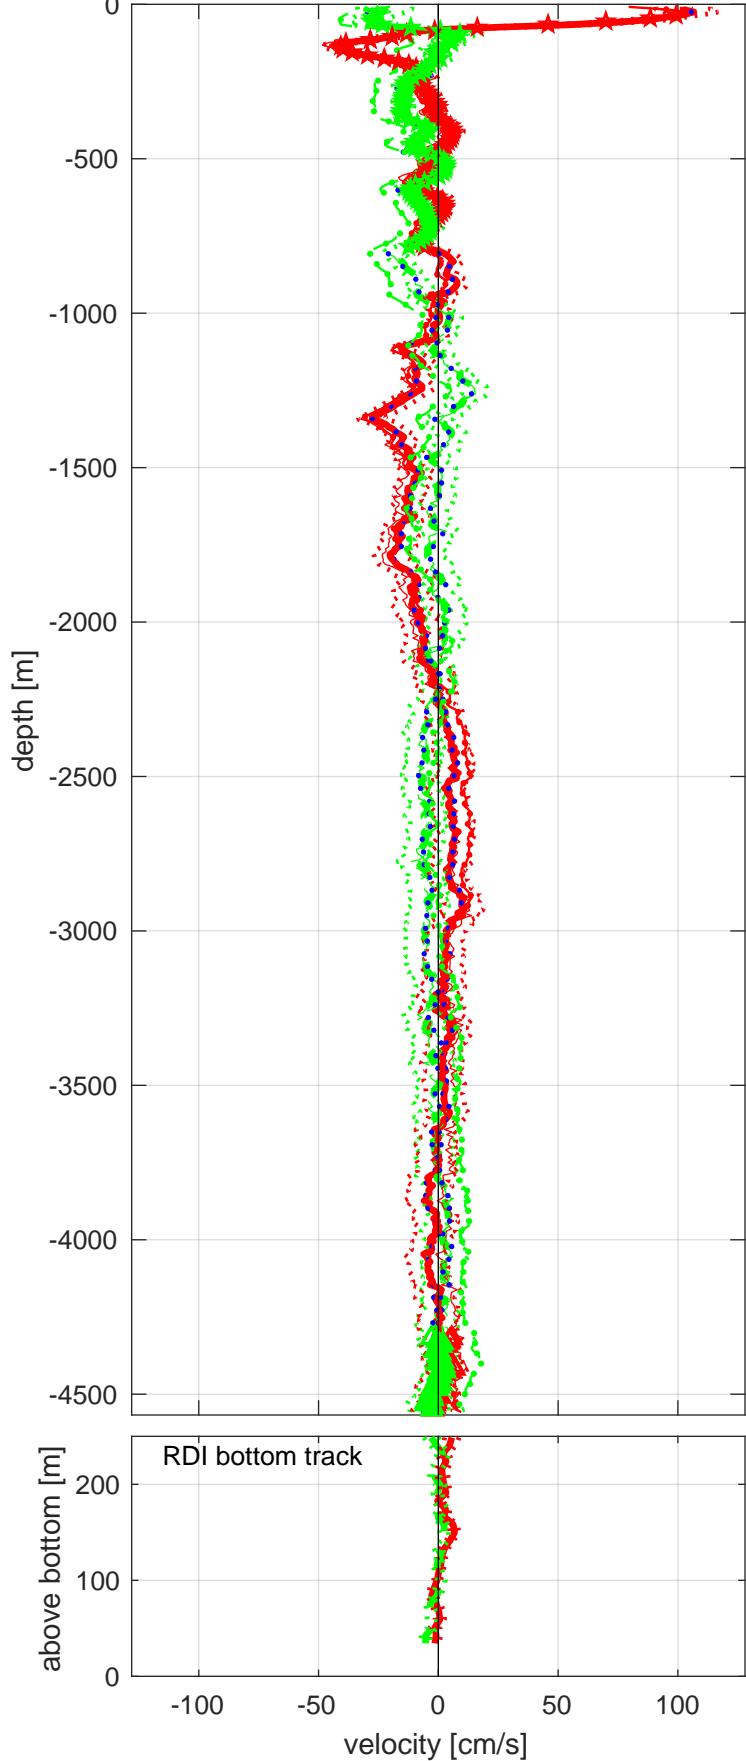

# Station : I7N station #74 (V2) Figure 1

U(-) V(--); blue dots down cast; dotted shear; pentagon SADCP

Start: 0°S 30.3396' 57°E 15.7560'  
 21-May-2018 22:10:20  
 End: 0°S 30.3085' 57°E 15.6192'  
 22-May-2018 01:26:20  
 u-mean: -1 [cm/s] v-mean -2 [cm/s]  
 binsize do: 8 [m] binsize up: 8 [m]  
 mag. deviation -3.5  
 wdifff: 0.2 pglim: 0 elim 0.5  
 bar:1.0 bot:1.0 sad:1.0  
 weightmin 0.1 weightpower: 1.0  
 max depth: 4560 [m] bottom: 4567 [m]