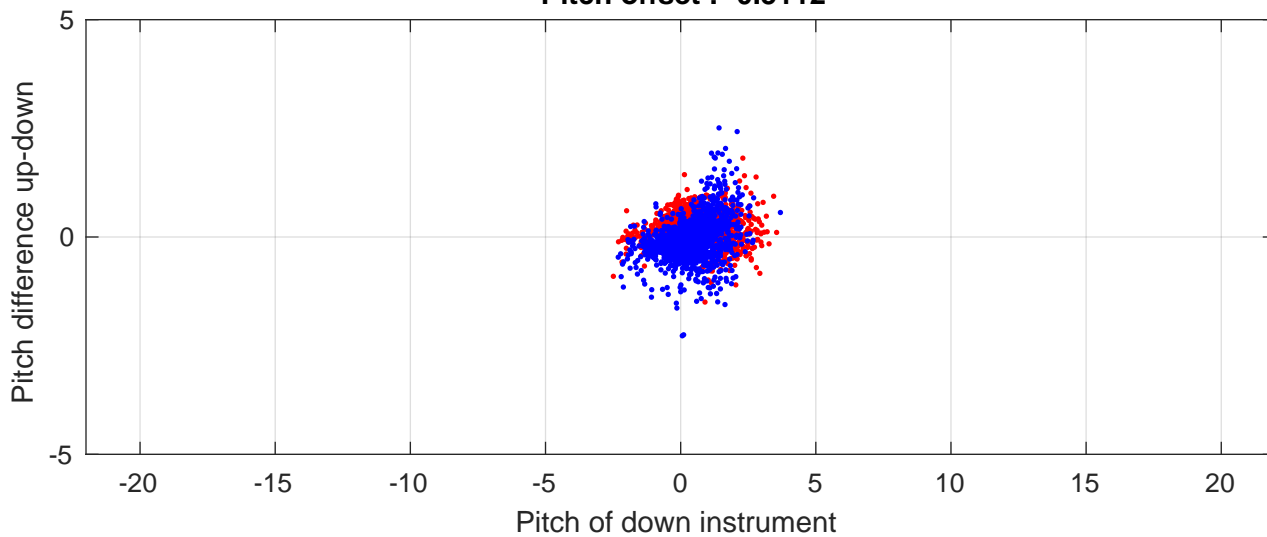

I7N station #22 (V2) Figure 6

Heading offset : -6.5001 (r/b: down-/upcast)

Pitch offset : -0.5112

Roll offset : 1.5534