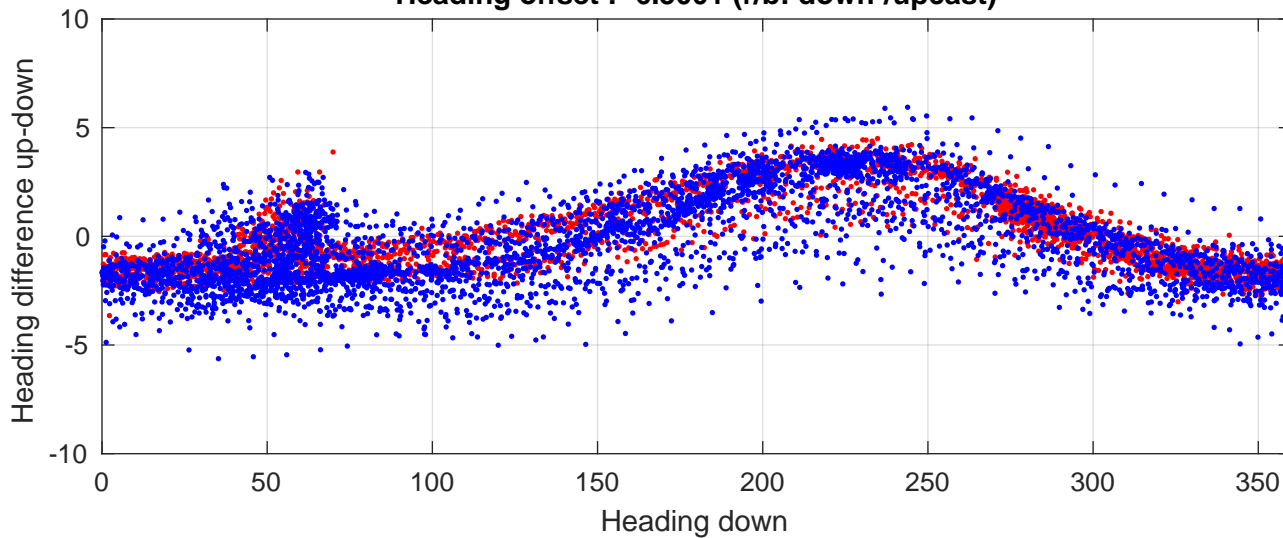

I7N station #22 (V2) Figure 6

Heading offset : -6.5001 (r/b: down-/upcast)

Pitch offset : -0.5112

Roll offset : 1.5534