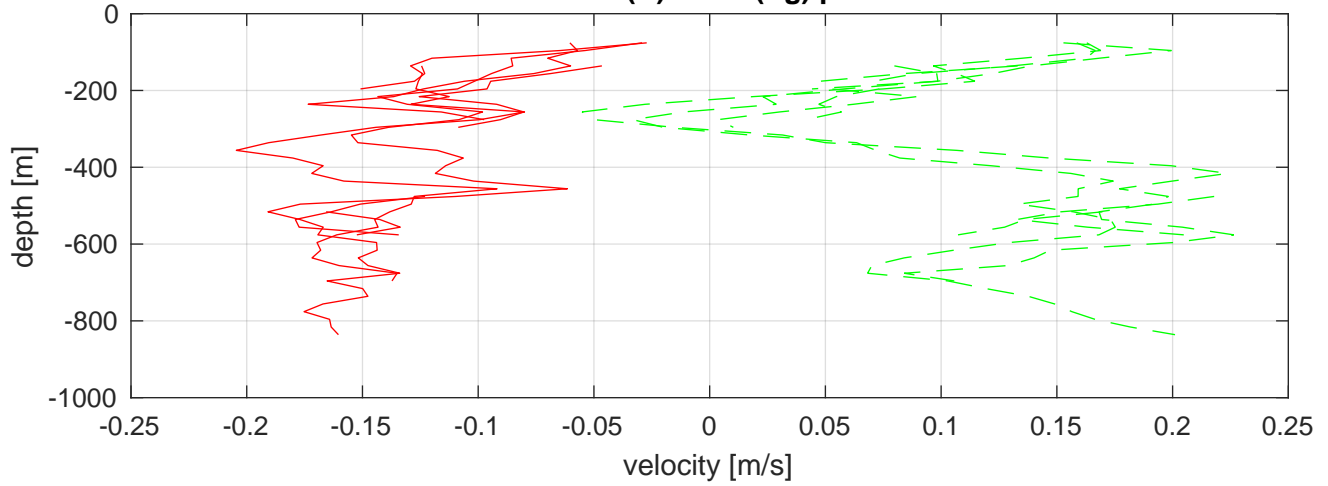

S4P station #1 (V8) SADCP U(-r) and V(-g) profiles

ship nav (g.) start (bp) end (kp) SADCP (rp)