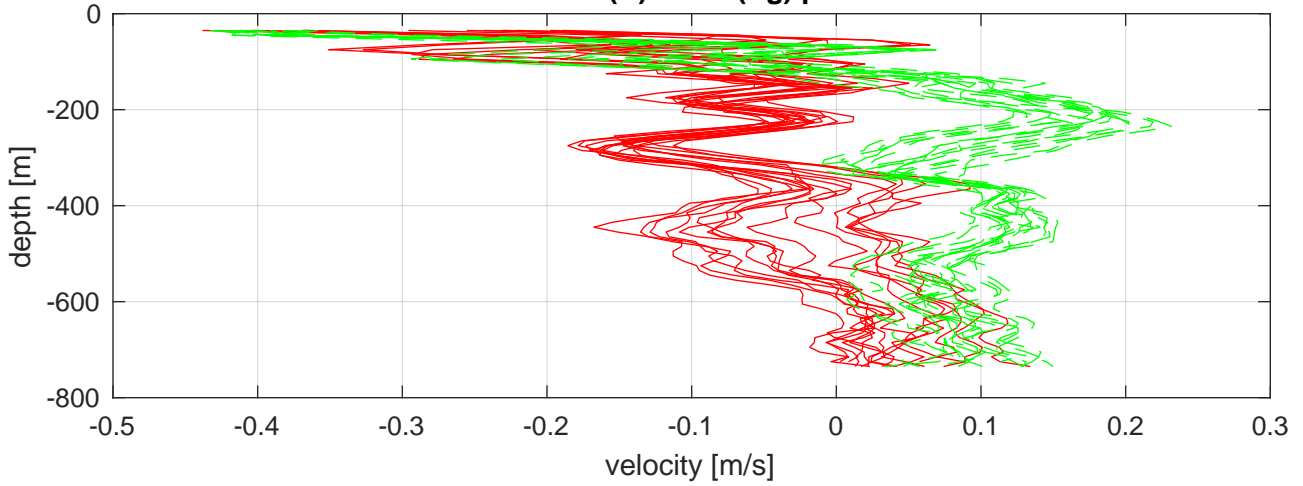

I7N station #54 (V2)
SADCP U(-r) and V(-g) profiles

ship nav (g.) start (bp) end (kp) SADCP (rp)