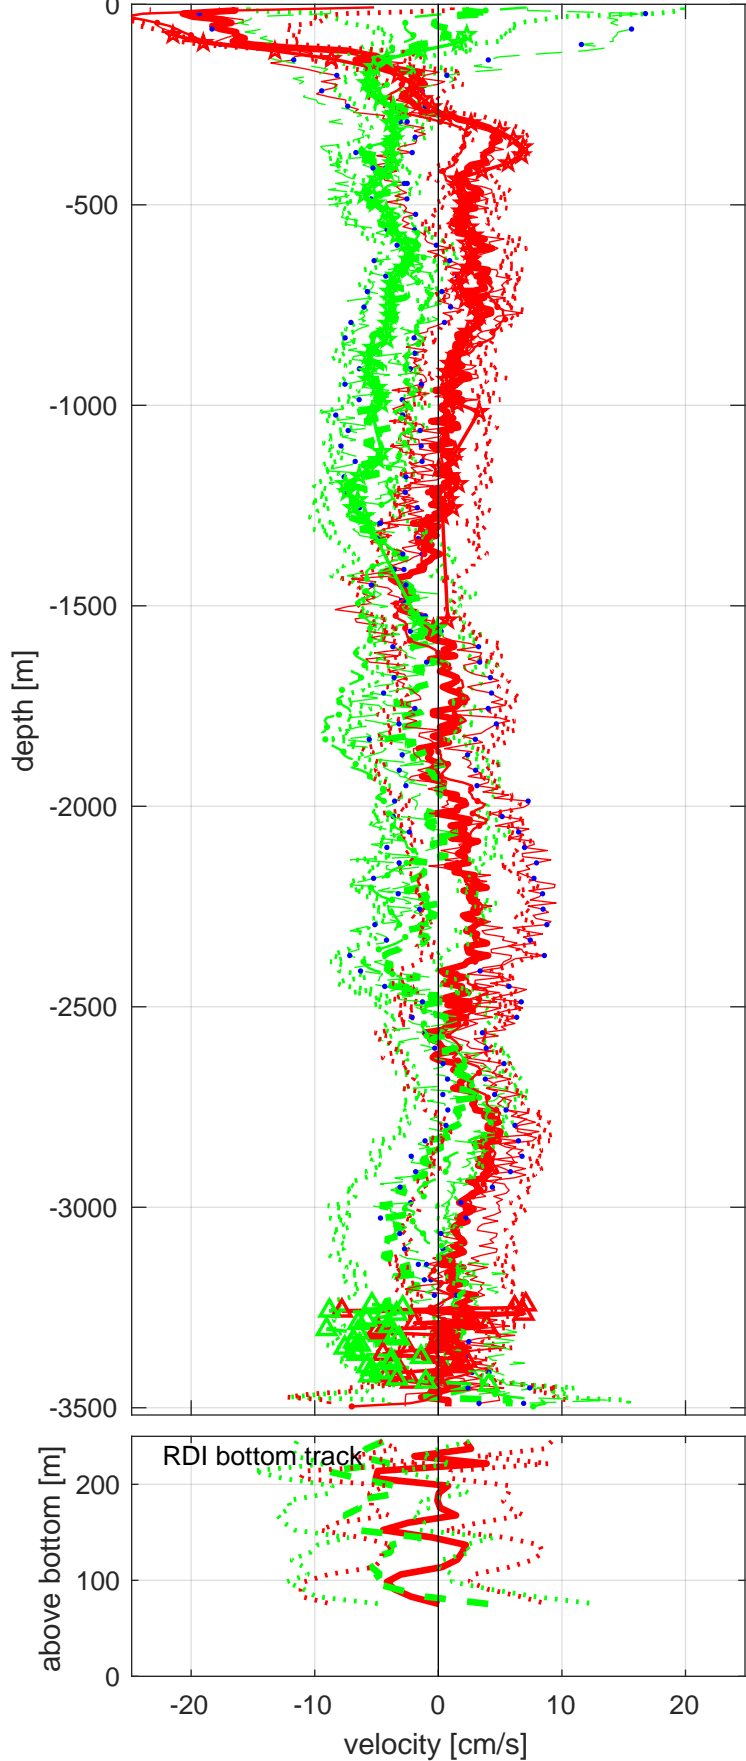

Station : S4P station #55 (V8) Figure 1

U(-) V(--); blue dots down cast; dotted shear; pentagon SADCP

Start: 66°S 59.9988' 167°W 30.3972'
 10-Apr-2018 20:00:20
 End: 66°S 59.9796' 167°W 30.0744'
 10-Apr-2018 22:43:06
 u-mean: 1 [cm/s] v-mean -2 [cm/s]
 binsize do: 8 [m] binsize up: 8 [m]
 mag. deviation 64.9
 wdifff: 0.2 pglim: 0 elim 0.5
 bar:1.0 bot:1.0 sad:1.0
 weightmin 0.1 weightpower: 1.0
 max depth: 3513 [m] bottom: 3518 [m]