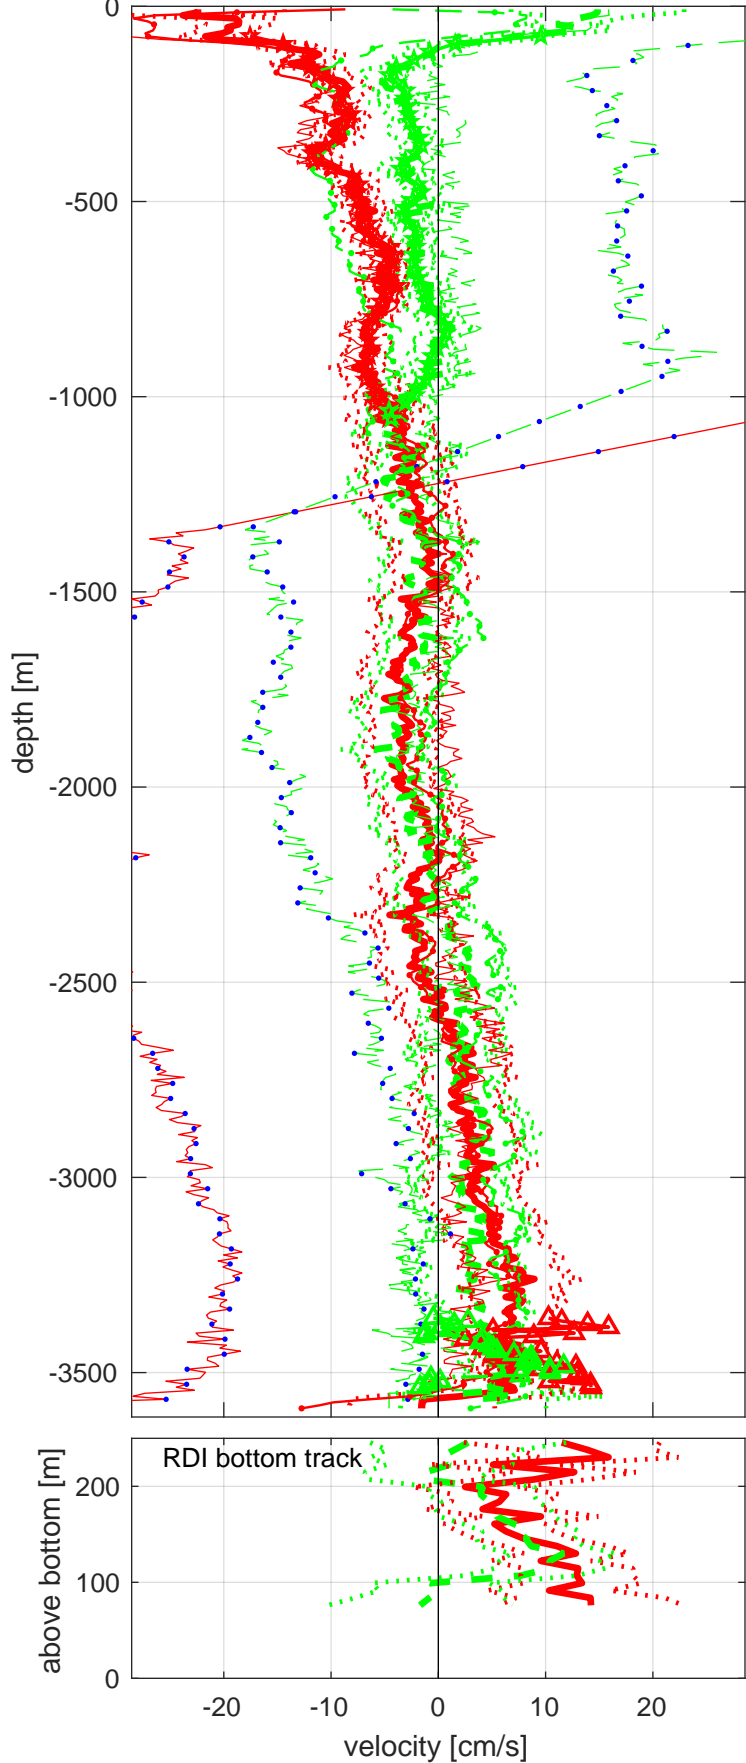

# Station : S4P station #24 (V8) Figure 1

U(-) V(--); blue dots down cast; dotted shear; pentagon SADCP

Start: 67°S 0.0156' 179°W 17.6616'  
 27-Mar-2018 10:21:40  
 End: 66°S 59.9856' 179°W 17.7156'  
 27-Mar-2018 13:39:59  
 u-mean: -2 [cm/s] v-mean -0 [cm/s]  
 binsize do: 8 [m] binsize up: 8 [m]  
 mag. deviation 70.8  
 wdifff: 0.2 pglim: 0 elim 0.5  
 bar:1.0 bot:1.0 sad:1.0  
 weightmin 0.1 weightpower: 1.0  
 max depth: 3608 [m] bottom: 3614 [m]