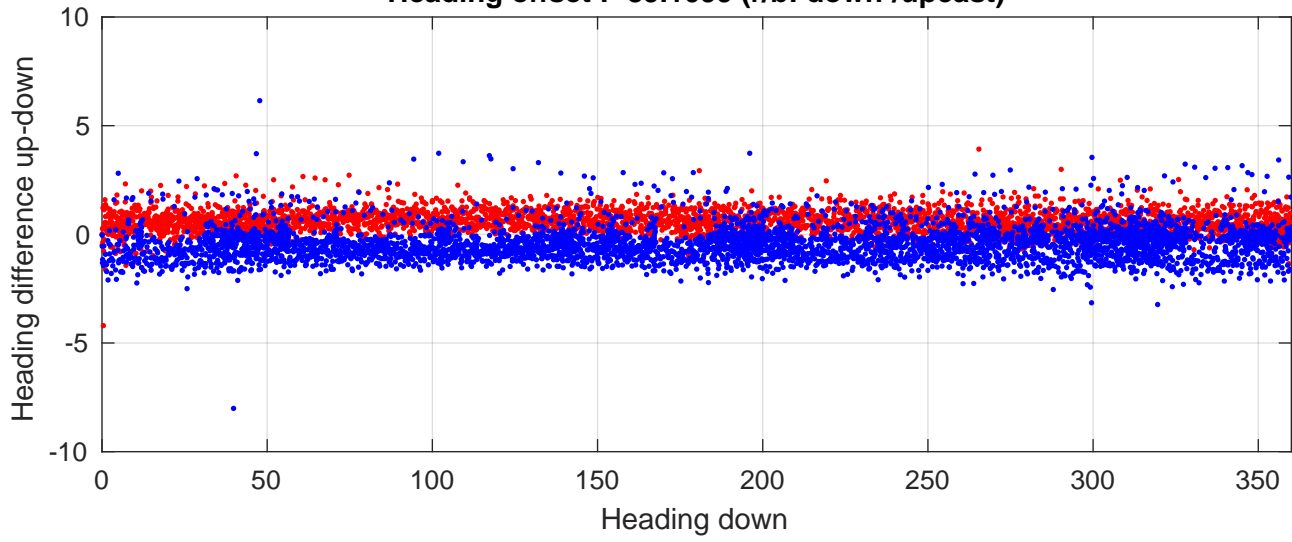

# S4P station #78 (V8) Figure 6

Heading offset : -89.1099 (r/b: down/upcast)

Pitch offset : 2.1001

Roll offset : -2.6617