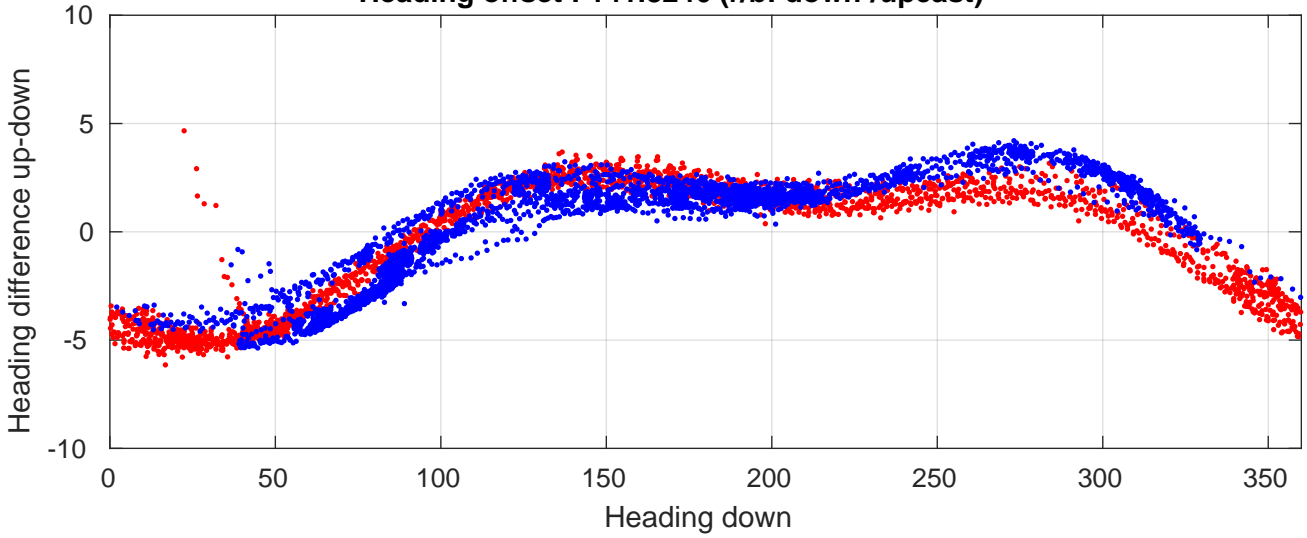

P06 station #85 (V2) Figure 6

Heading offset : 141.8246 (r/b: down-/upcast)

Pitch offset : -0.57654

Roll offset : -0.986