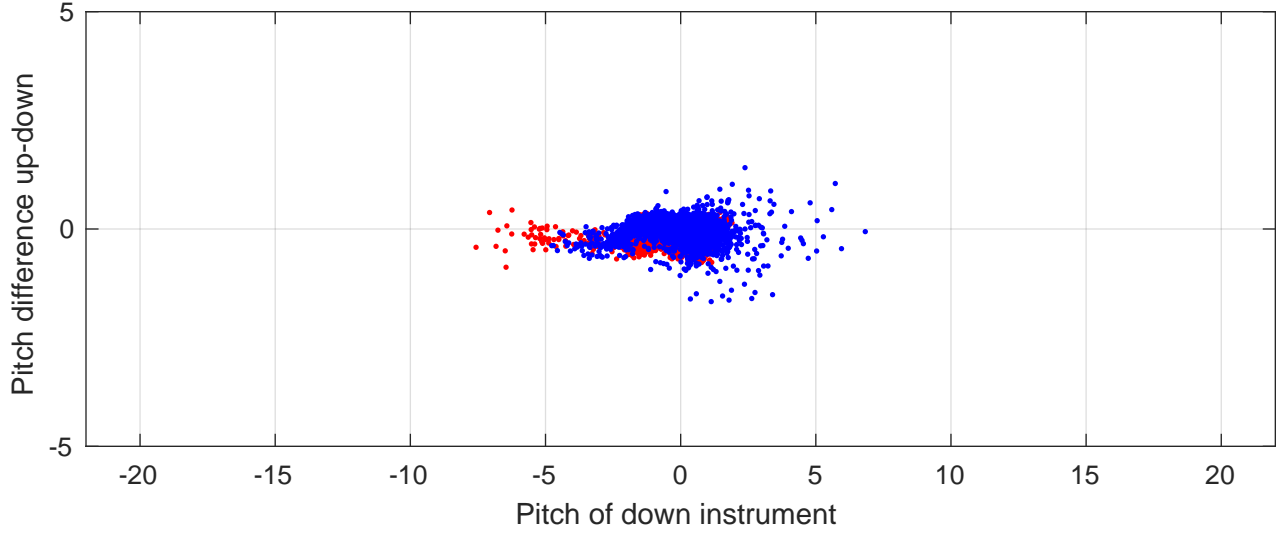

I7N station #69 (V2) Figure 6

Heading offset : -2.6522 (r/b: down-/upcast)

Pitch offset : 0.20088

Roll offset : 0.63049