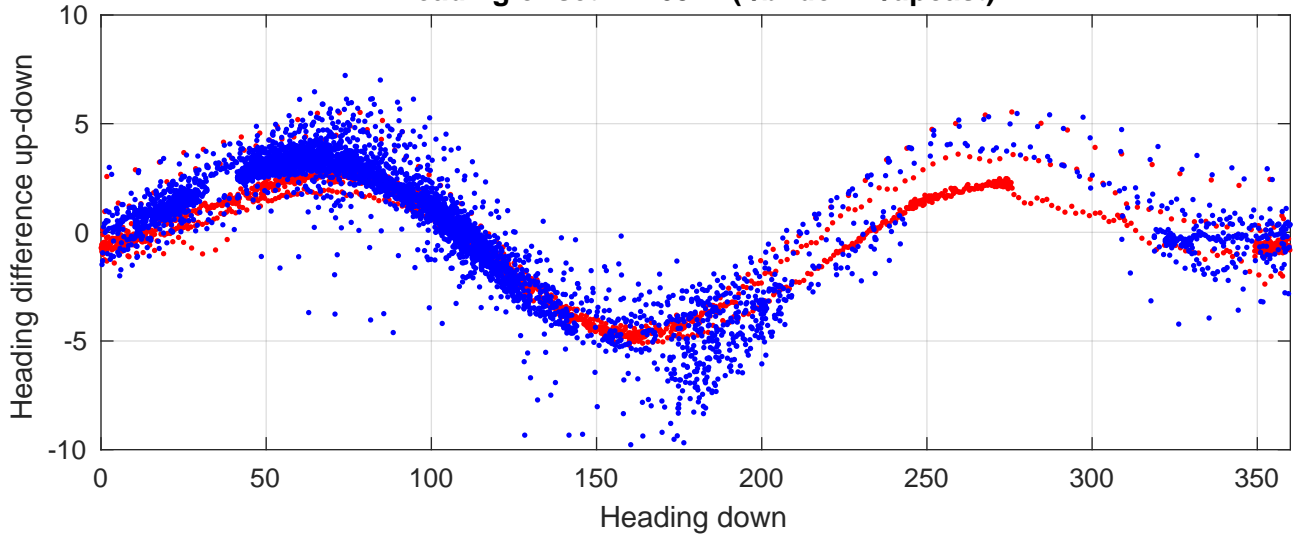

I7N station #69 (V2) Figure 6

Heading offset : -2.6522 (r/b: down-/upcast)

Pitch offset : 0.20088

Roll offset : 0.63049