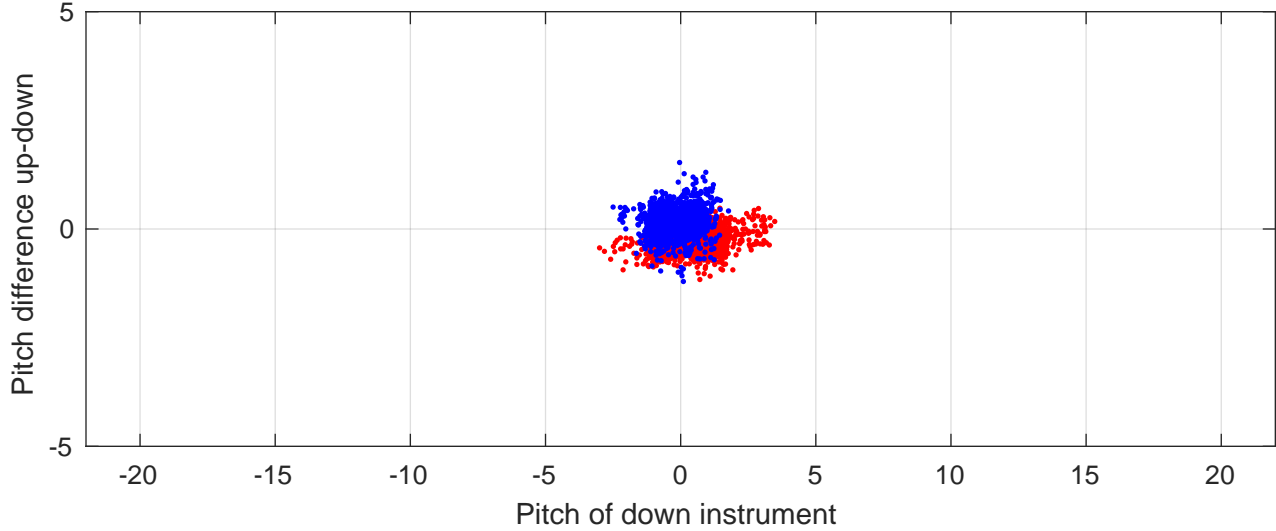

I7N station #83 (V2) Figure 6

Heading offset : -2.3598 (r/b: down-/upcast)

Pitch offset : 0.15014

Roll offset : 0.75336