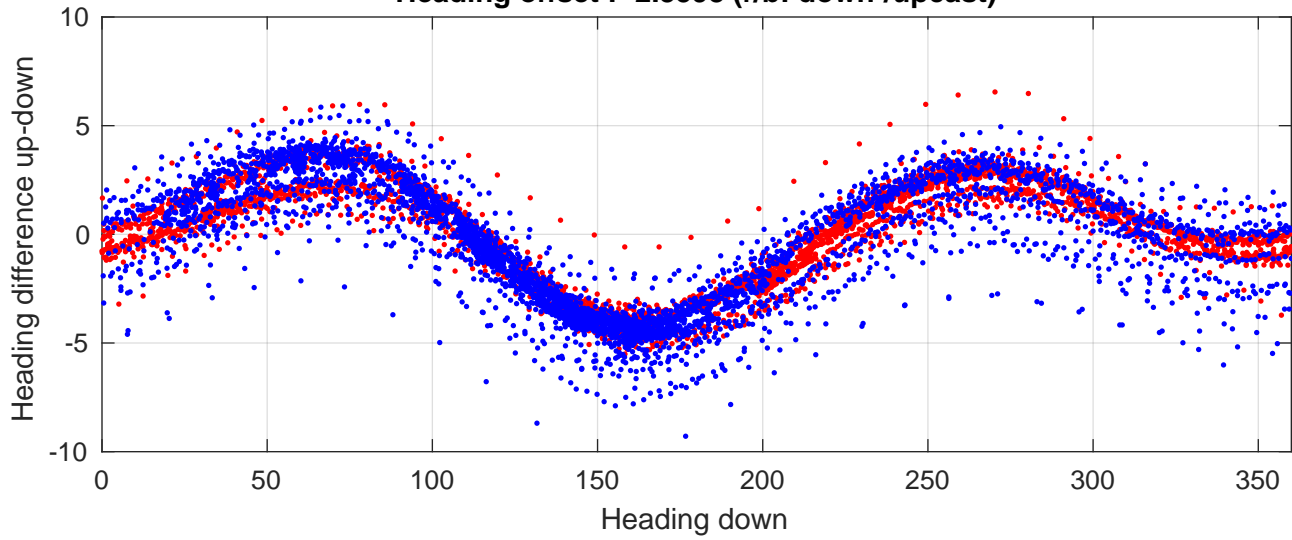

I7N station #83 (V2) Figure 6

Heading offset : -2.3598 (r/b: down-/upcast)

Pitch offset : 0.15014

Roll offset : 0.75336