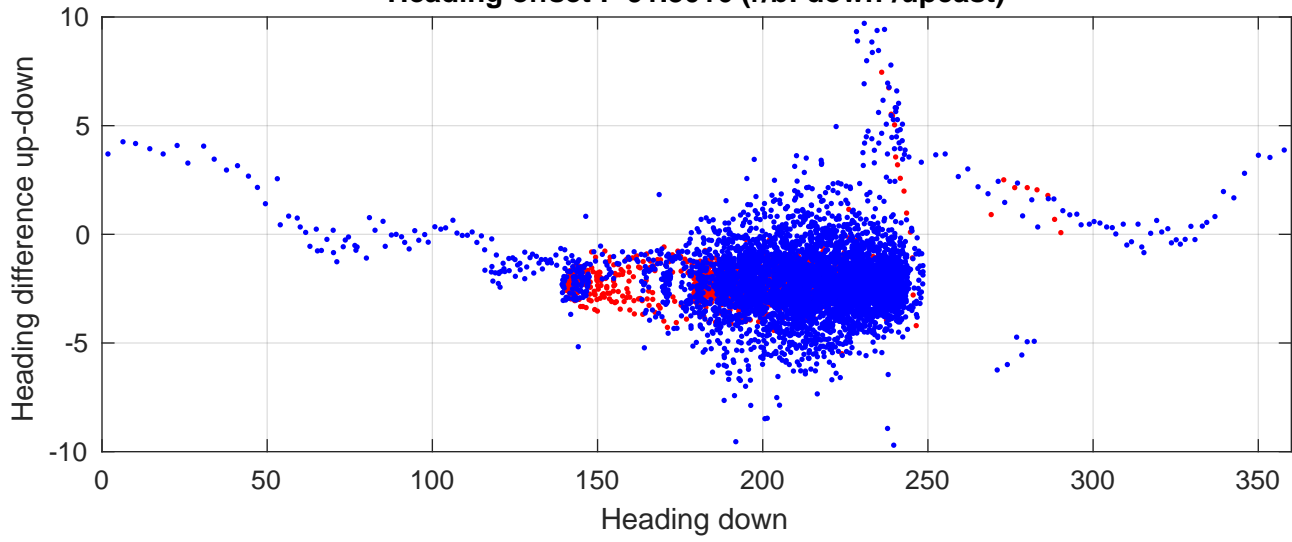

S4P station #42 (V8) Figure 6

Heading offset : -91.3016 (r/b: down/upcast)

Pitch offset : 2.1429

Roll offset : -2.5784