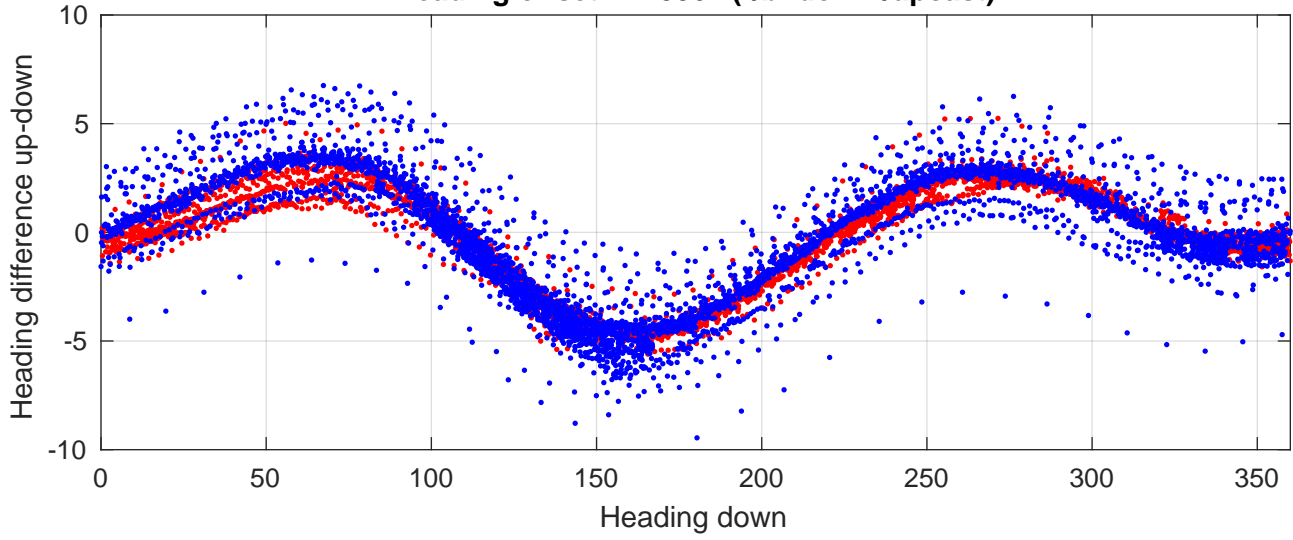

I7N station #79 (V2) Figure 6

Heading offset : -2.8861 (r/b: down-/upcast)

Pitch offset : 0.096563

Roll offset : 0.78269