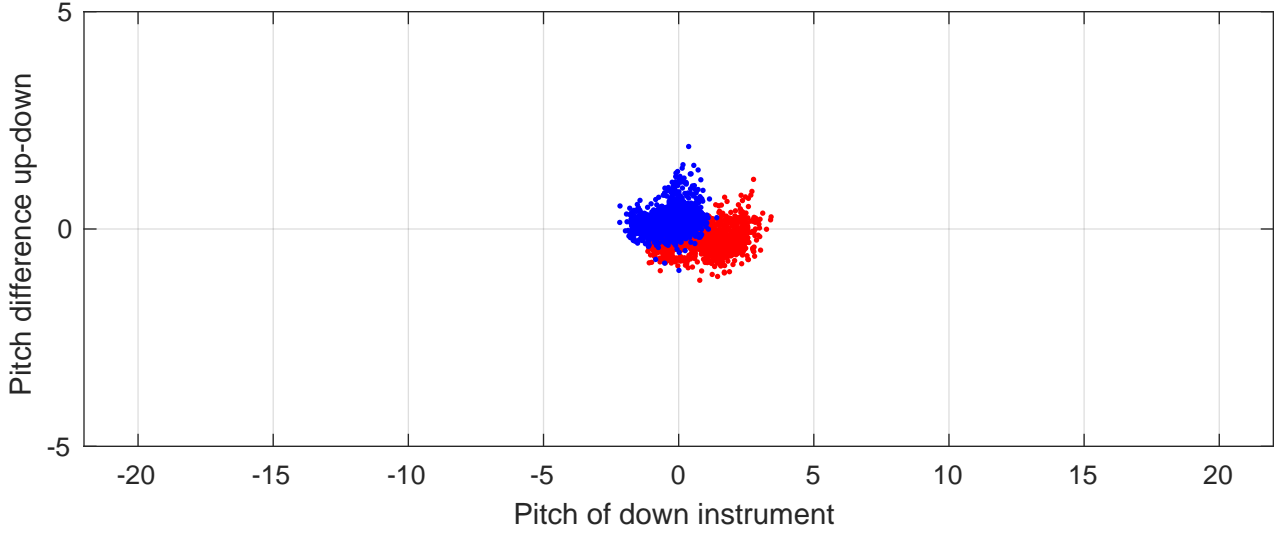

I7N station #79 (V2) Figure 6

Heading offset : -2.8861 (r/b: down-/upcast)

Pitch offset : 0.096563

Roll offset : 0.78269