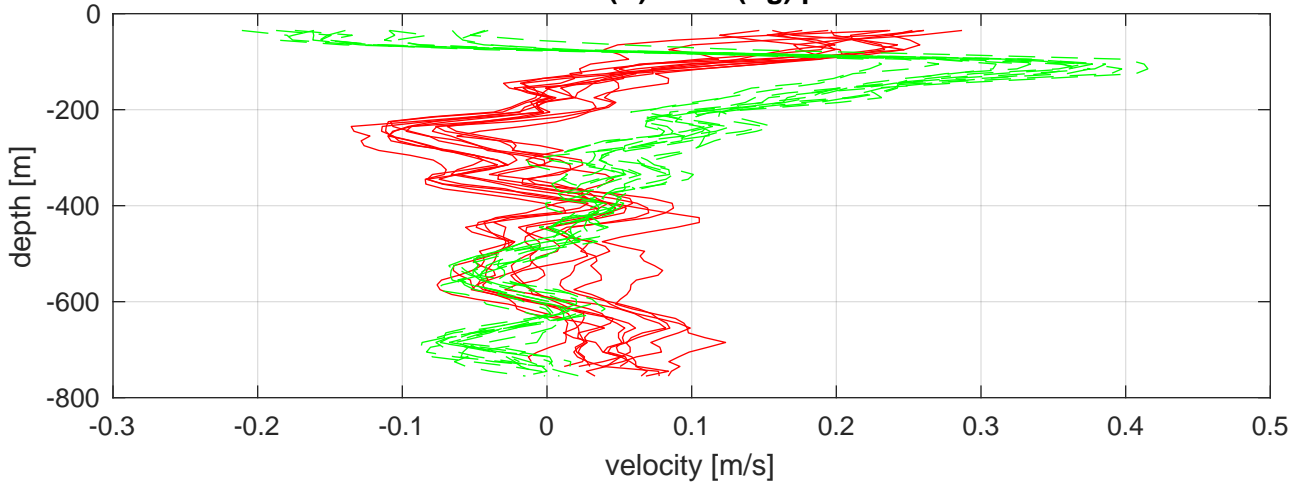

### I7N station #61 (V2) SADCP U(-r) and V(-g) profiles

### ship nav (g.) start (bp) end (kp) SADCP (rp)