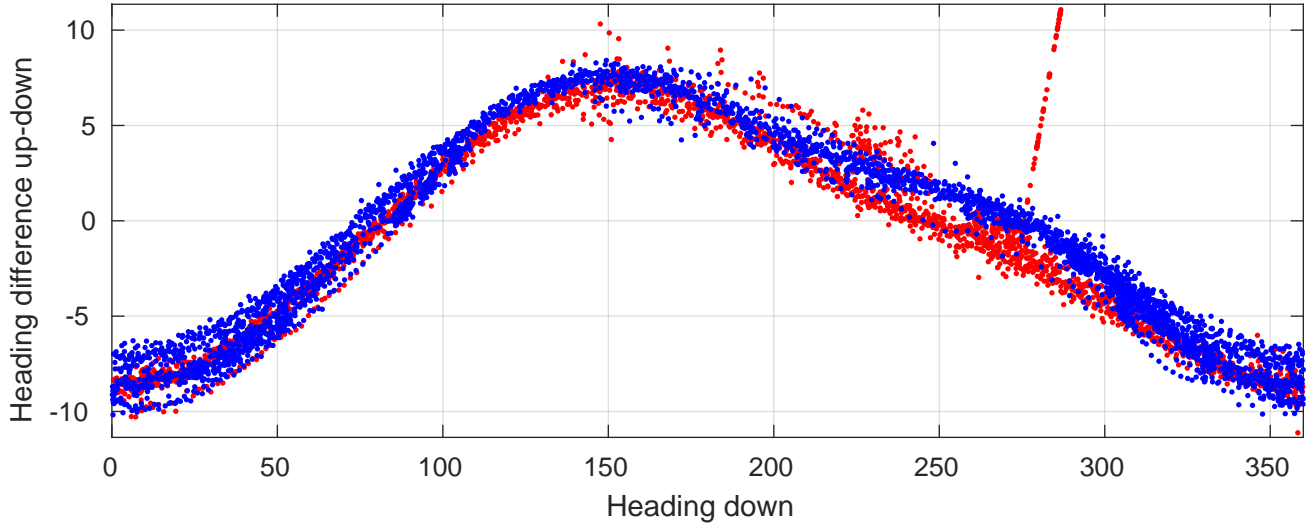

P06 station #174 (V2) Figure 6

Heading offset : 140.6929 (r/b: down-/upcast)

Pitch offset : -0.17786

Roll offset : -0.76236