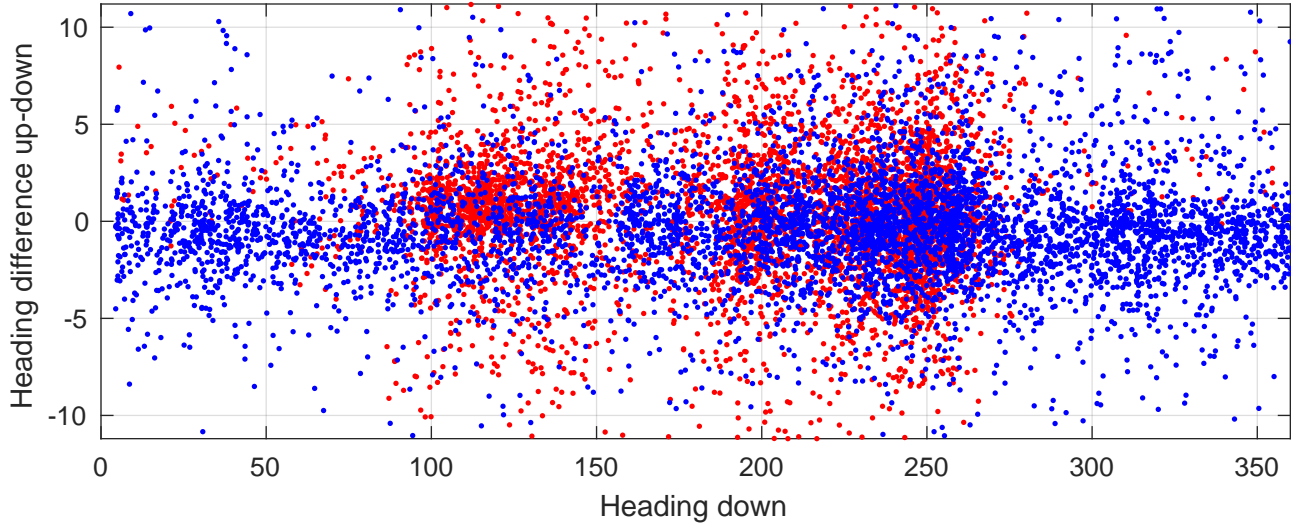

S4P station #17 (V8) Figure 6

Heading offset : -88.737 (r/b: down-/upcast)

Pitch offset : 1.4081

Roll offset : -4.2682