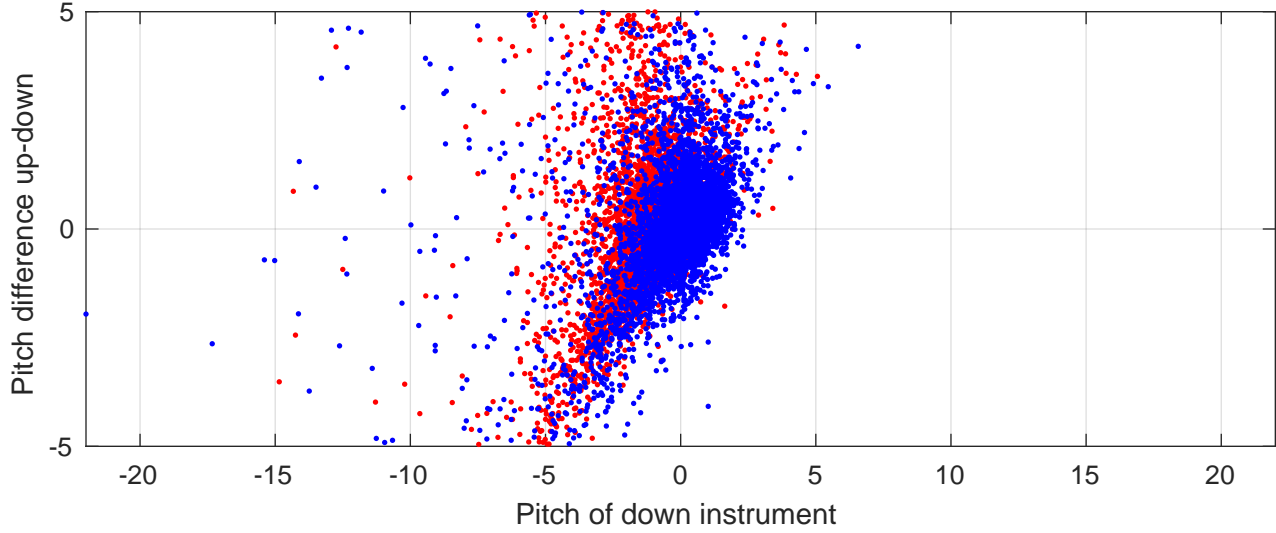

S4P station #17 (V8) Figure 6

Heading offset : -88.737 (r/b: down-/upcast)

Pitch offset : 1.4081

Roll offset : -4.2682