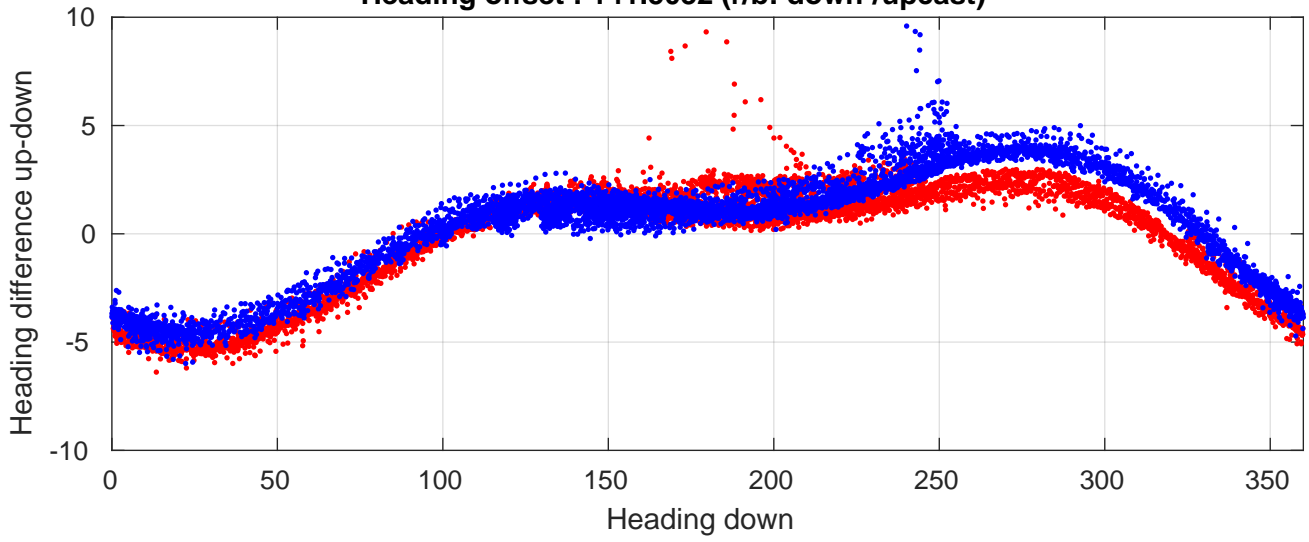

P06 station #99 (V2) Figure 6

Heading offset : 141.5032 (r/b: down-/upcast)

Pitch offset : -0.66897

Roll offset : -0.70185