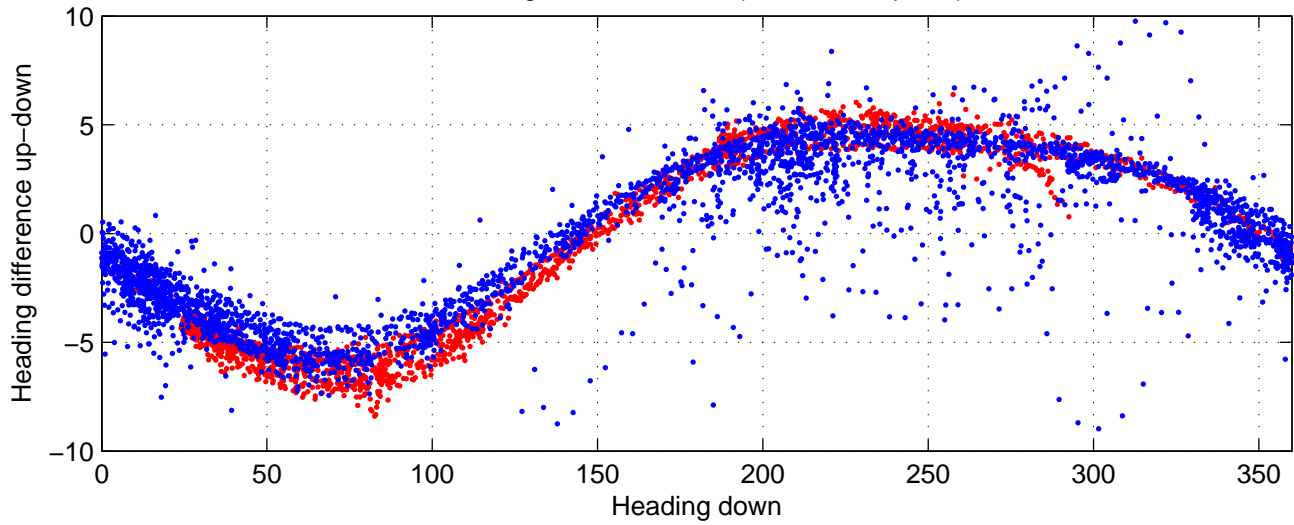

rh10291 (LADCP #037; V5) Figure 6

Heading offset : 88.3134 (r/b: down-/upcast)

Pitch offset : -0.53554

Roll offset : -0.84293