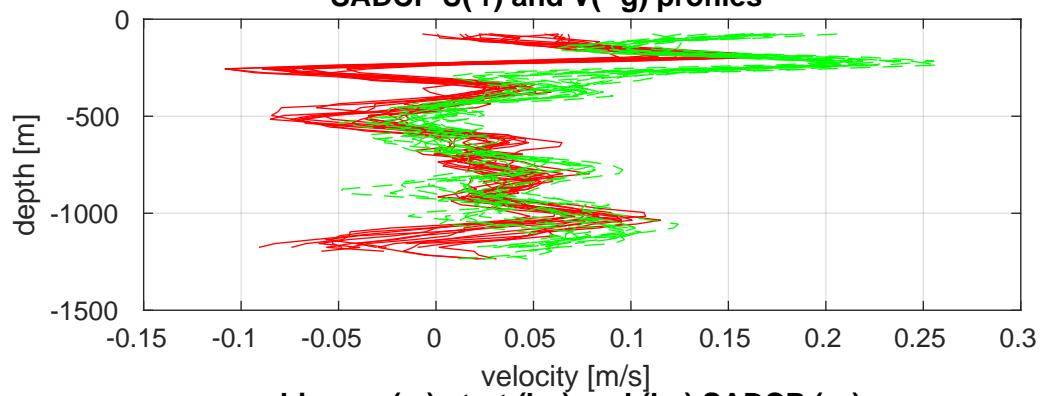

### P06 station #158 (V2) SADCP U(-r) and V(-g) profiles

### ship nav (g.) start (bp) end (kp) SADCP (rp)