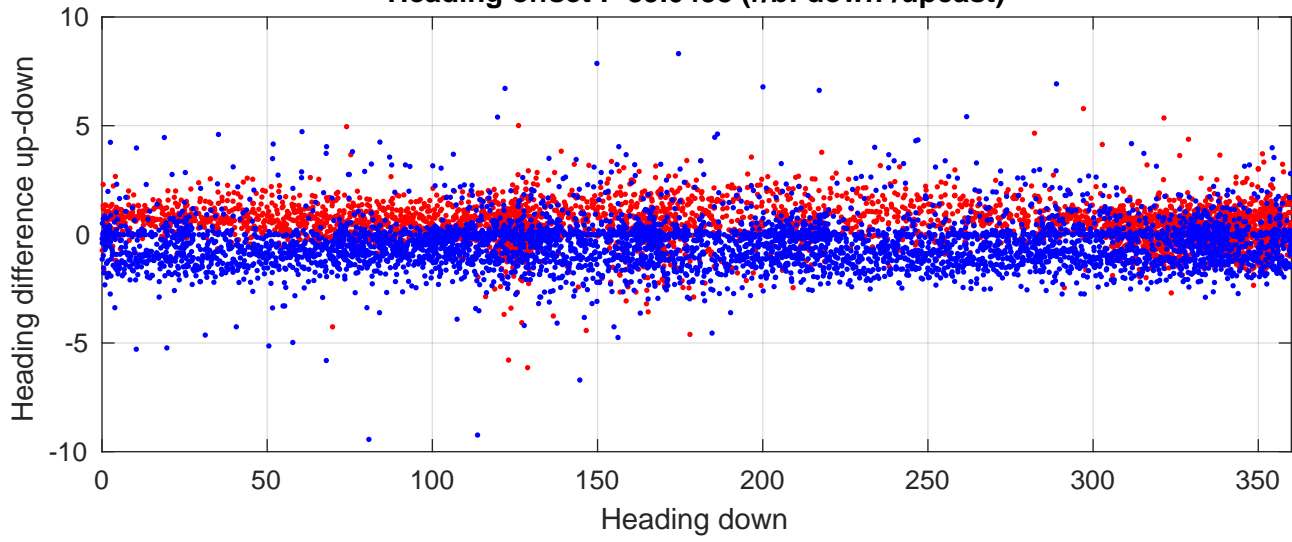

S4P station #61 (V8) Figure 6

Heading offset : -89.0458 (r/b: down/upcast)

Pitch offset : 2.0905

Roll offset : -2.7016