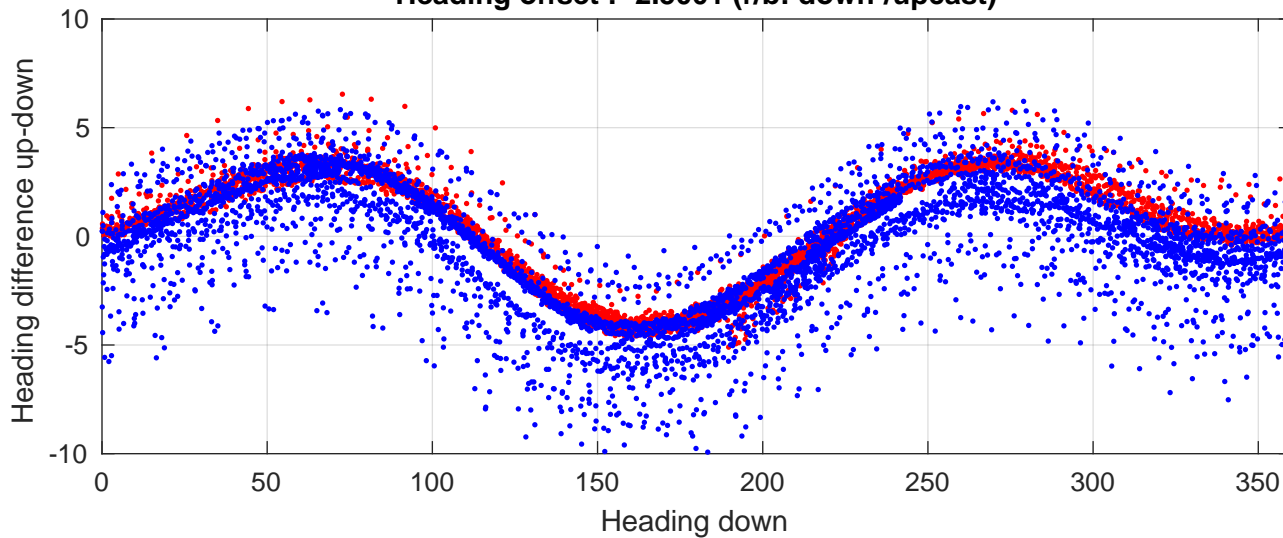

I7N station #73 (V2) Figure 6

Heading offset : -2.5001 (r/b: down-/upcast)

Pitch offset : 0.14947

Roll offset : 0.78169