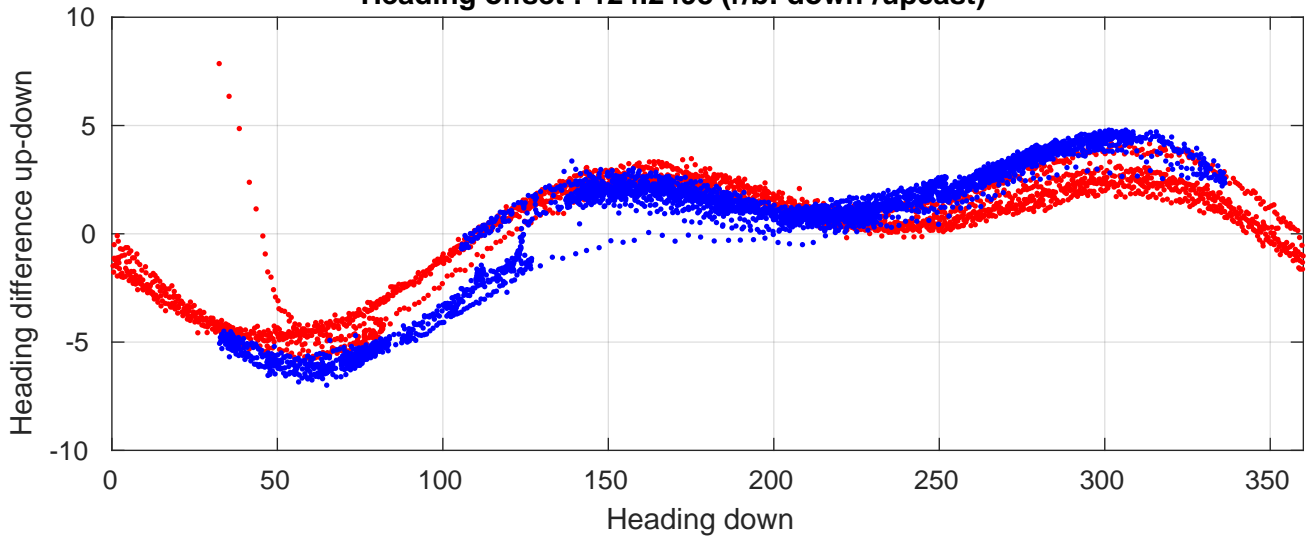

P06 station #25 (V2) Figure 6

Heading offset : 124.2498 (r/b: down-/upcast)

Pitch offset : 0.50051

Roll offset : -0.40704