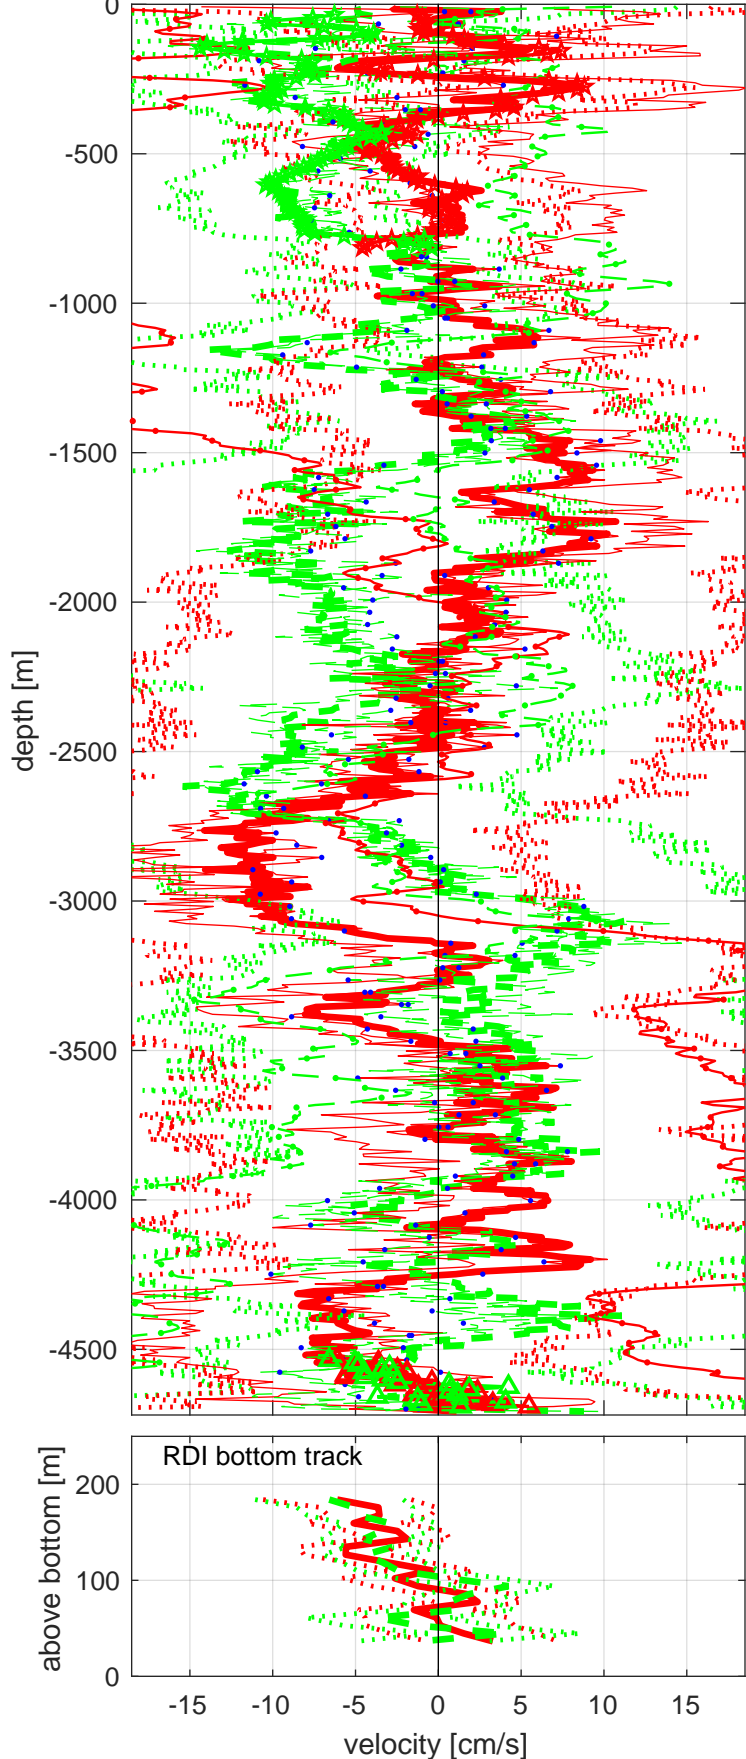

Station : I7N station #15 (V2) Figure 1

U(-) V(--); blue dots down cast; dotted shear; pentagon SADCP

Start: 24°S 59.7648' 54°E 29.9472'

01-May-2018 15:25:29

End: 24°S 59.6972' 54°E 29.9986'

01-May-2018 18:56:24

u-mean: -0 [cm/s] v-mean -3 [cm/s]

binsize do: 8 [m] binsize up: 8 [m]

mag. deviation -24.6

wdiff: 0.2 pglim: 0 elim 0.5

bar:1.0 bot:1.0 sad:1.0

weightmin 0.1 weightpower: 1.0

max depth: 4711 [m] bottom: 4720 [m]