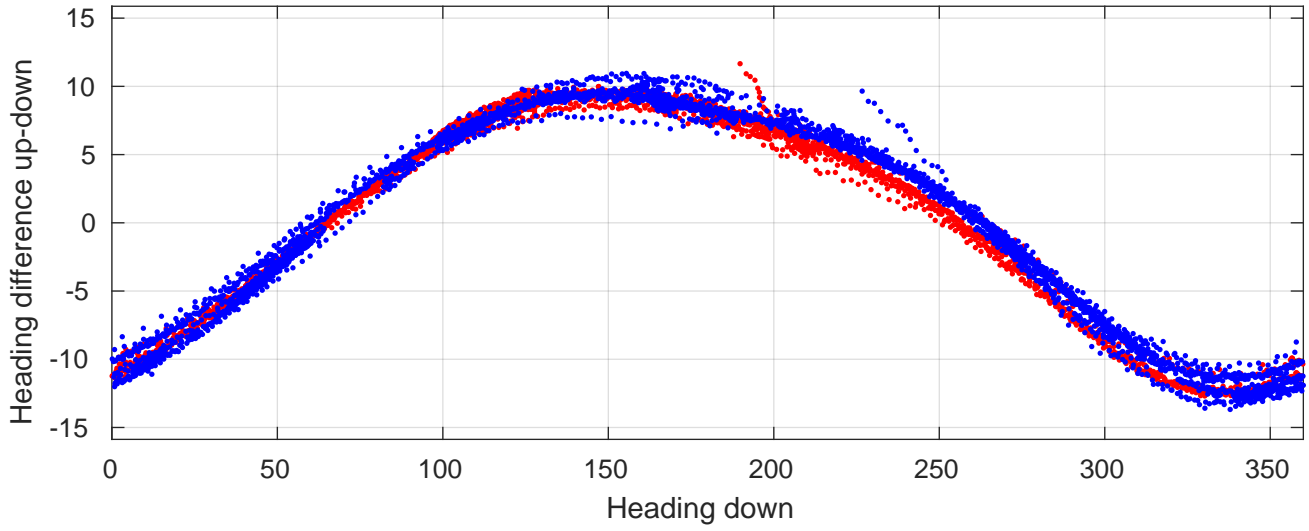

P06 station #217 (V2) Figure 6

Heading offset : 159.0009 (r/b: down-/upcast)

Pitch offset : -0.19957

Roll offset : -0.61397