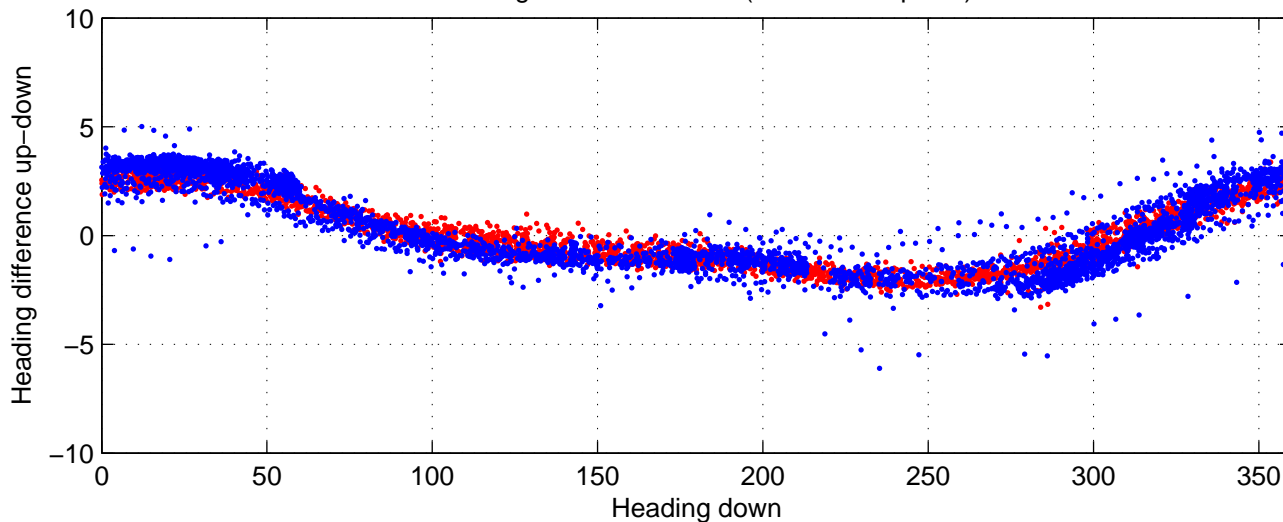

P16N station #160 (V7) Figure 6

Heading offset : -92.3771 (r/b: down-/upcast)

Pitch offset : -0.65904

Roll offset : -1.2457