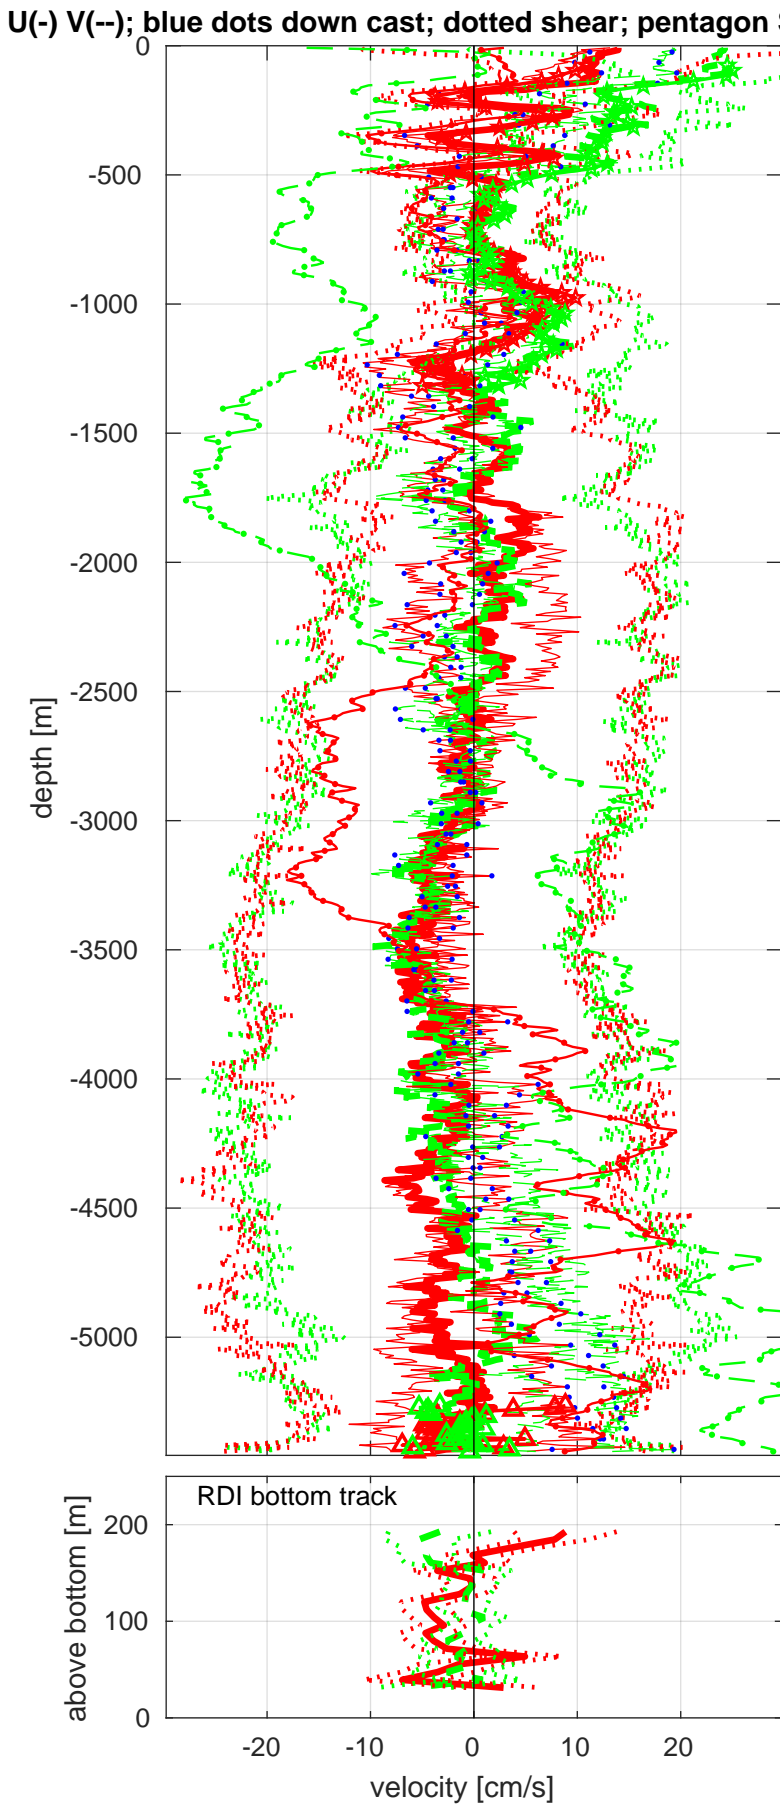

Station : P06 station #109 (V2) Figure 1

Start: 32°S 29.9844' 171°W 15.0144'
 31-Jul-2017 14:51:36
 End: 32°S 29.9738' 171°W 15.0096'
 31-Jul-2017 18:51:21
 u-mean: -0 [cm/s] v-mean 1 [cm/s]
 binsize do: 8 [m] binsize up: 8 [m]
 mag. deviation 18.3
 wdiff: 0.2 pglim: 0 elim 0.5
 bar:1.0 bot:1.0 sad:1.0
 weightmin 0.1 weightpower: 1.0
 max depth: 5450 [m] bottom: 5457 [m]