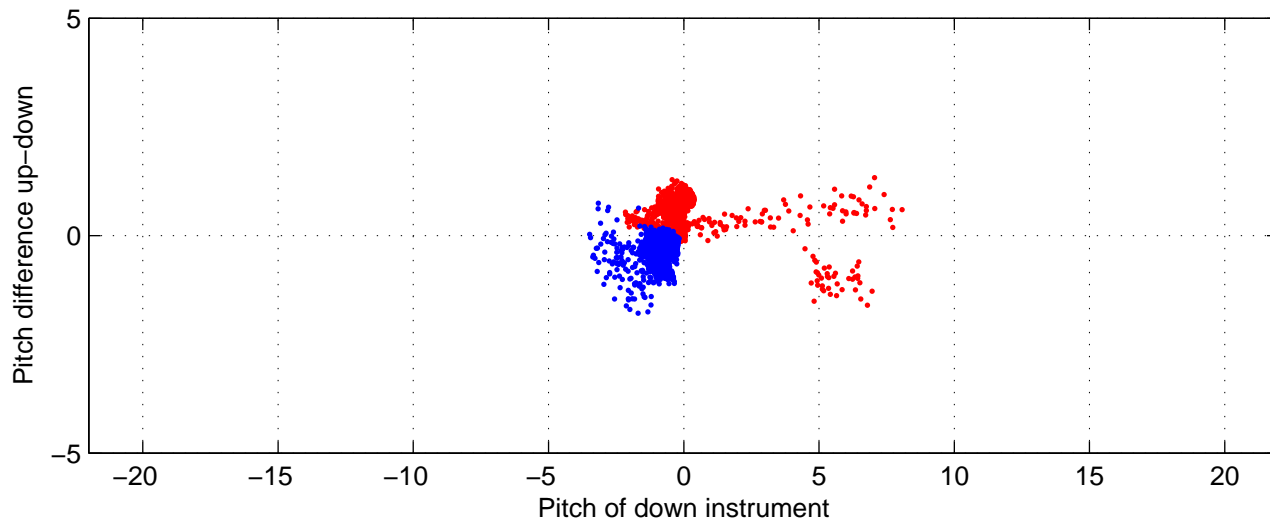

# rh10451 (LADCP #053; V5) Figure 6

Heading offset : 88.2842 (r/b: down-/upcast)

Pitch offset : -0.5048

Roll offset : -1.0672