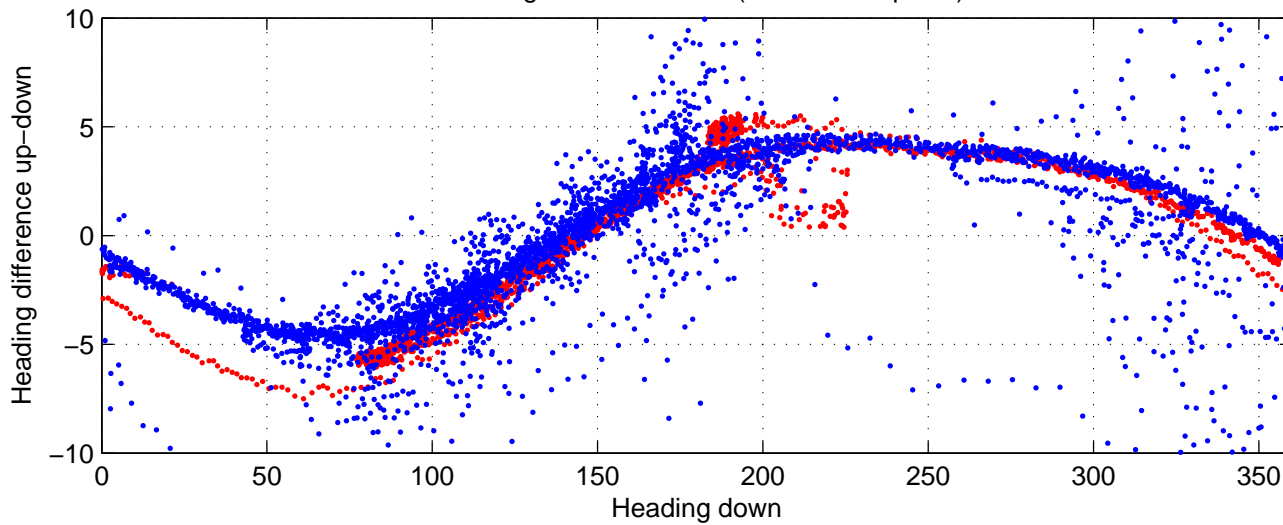

# rh10451 (LADCP #053; V5) Figure 6

Heading offset : 88.2842 (r/b: down-/upcast)

Pitch offset : -0.5048

Roll offset : -1.0672