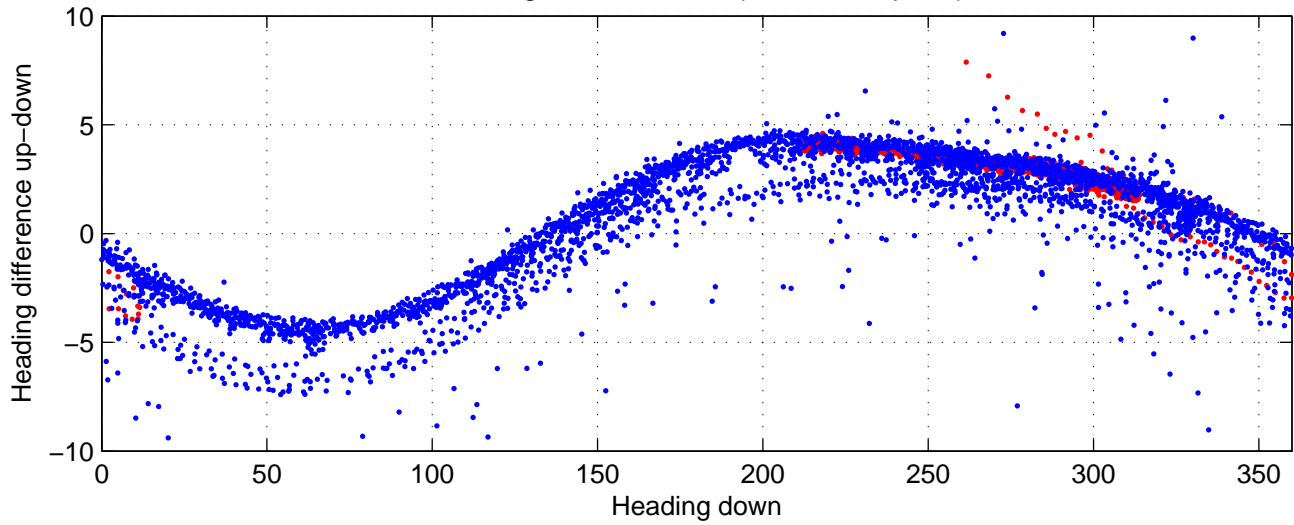

rh10681 (LADCP #076; V5) Figure 6

Heading offset : 88.4986 (r/b: down-/upcast)

Pitch offset : -0.74433

Roll offset : -1.0357