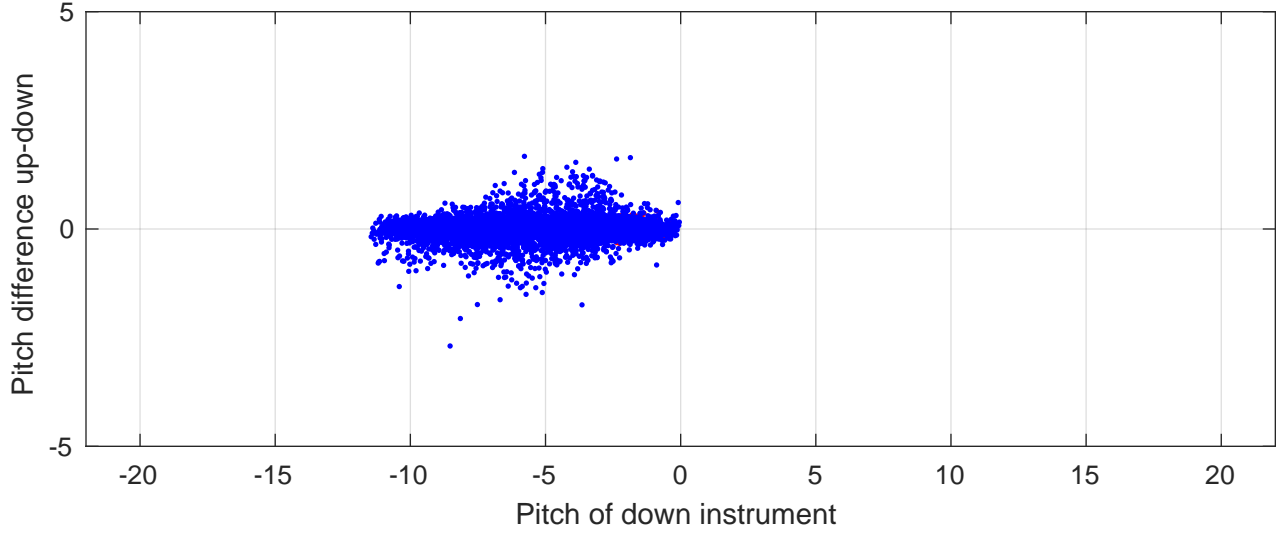

# S4P station #41 (V8) Figure 6

Heading offset : -88.8772 (r/b: down/upcast)

Pitch offset : 2.1755

Roll offset : -2.6403