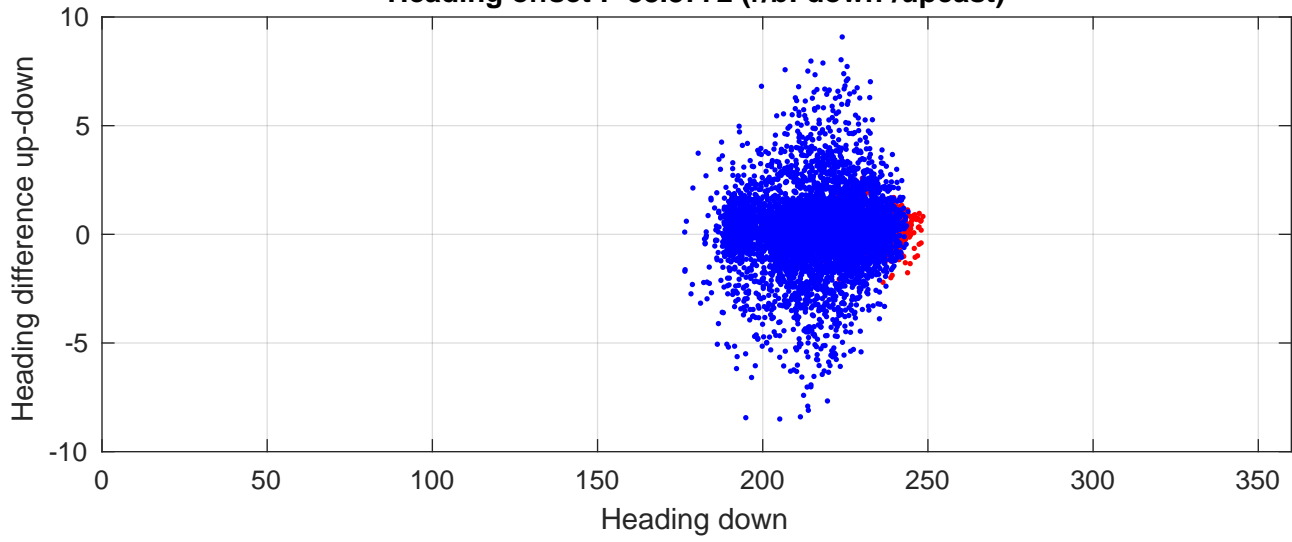

# S4P station #41 (V8) Figure 6

Heading offset : -88.8772 (r/b: down/upcast)

Pitch offset : 2.1755

Roll offset : -2.6403