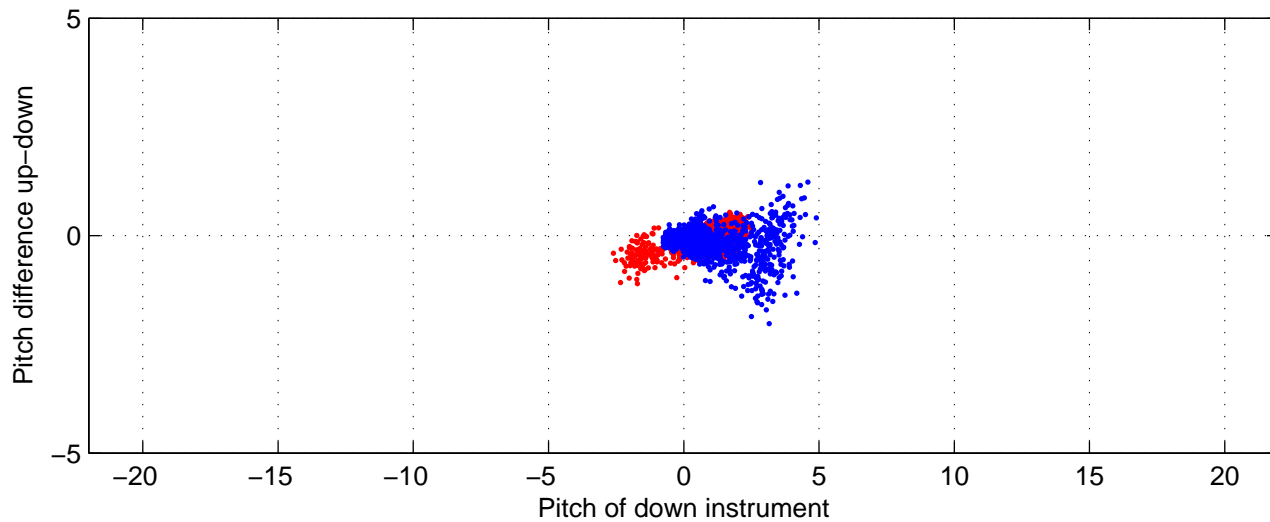

P16N station #127 (V7) Figure 6

Heading offset : -98.7879 (r/b: down-/upcast)

Pitch offset : -1.4584

Roll offset : -0.80767