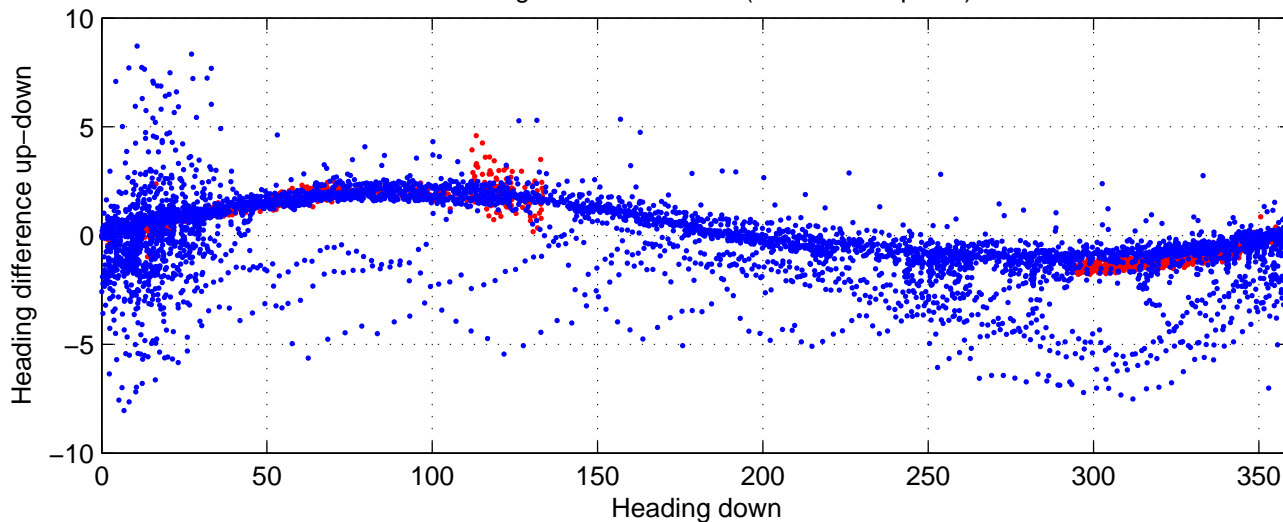

P16N station #127 (V7) Figure 6

Heading offset : -98.7879 (r/b: down-/upcast)

Pitch offset : -1.4584

Roll offset : -0.80767