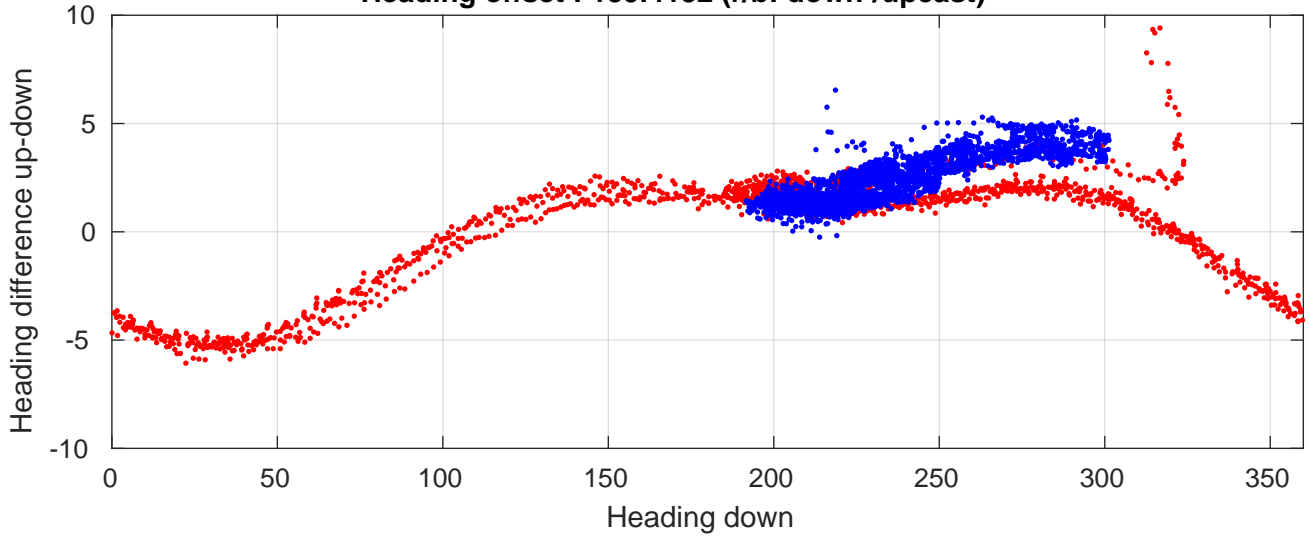

P06 station #51 (V2) Figure 6

Heading offset : 139.4132 (r/b: down-/upcast)

Pitch offset : -0.12636

Roll offset : -0.40981