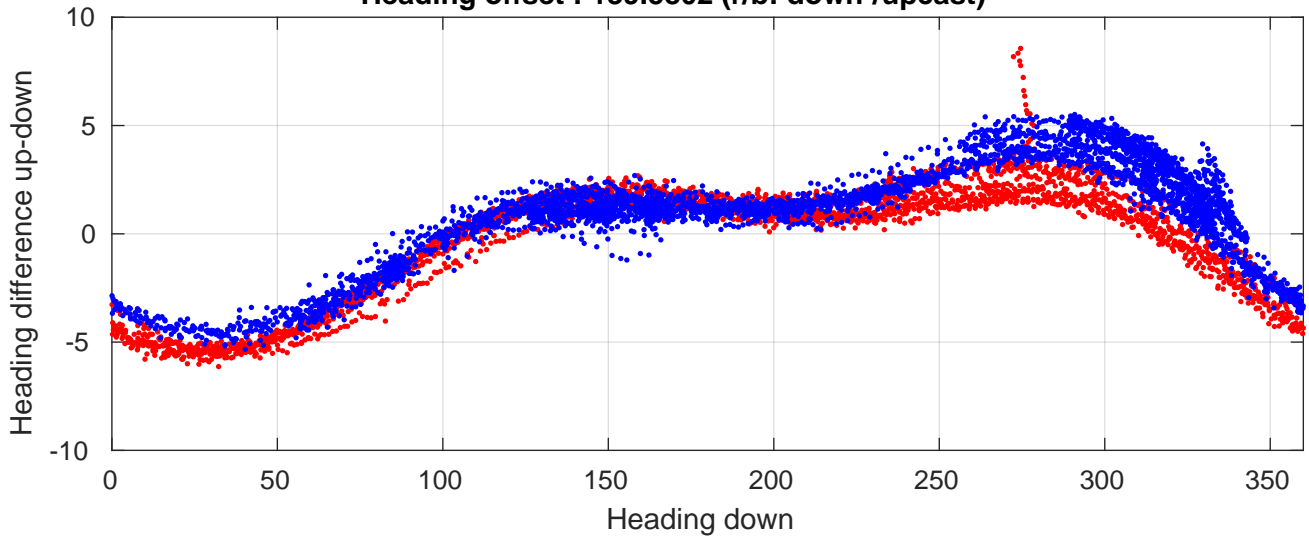

# P06 station #54 (V2) Figure 6

Heading offset : 139.5802 (r/b: down-/upcast)

Pitch offset : 0.071097

Roll offset : -0.58294