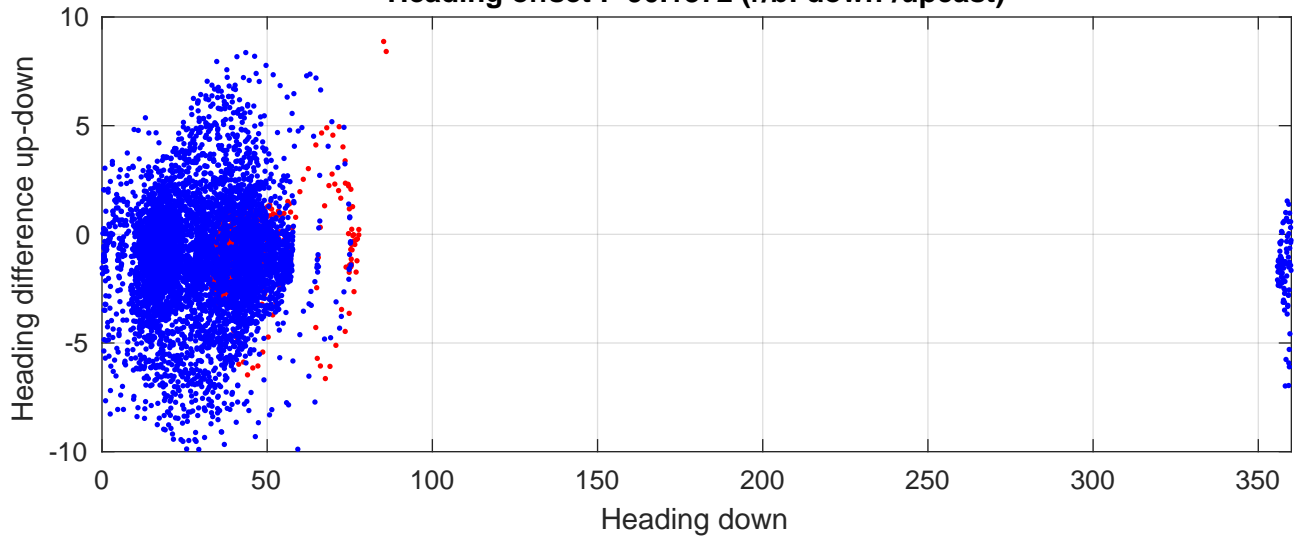

S4P station #100 (V8) Figure 6

Heading offset : -90.1372 (r/b: down/upcast)

Pitch offset : 2.1406

Roll offset : -2.5735