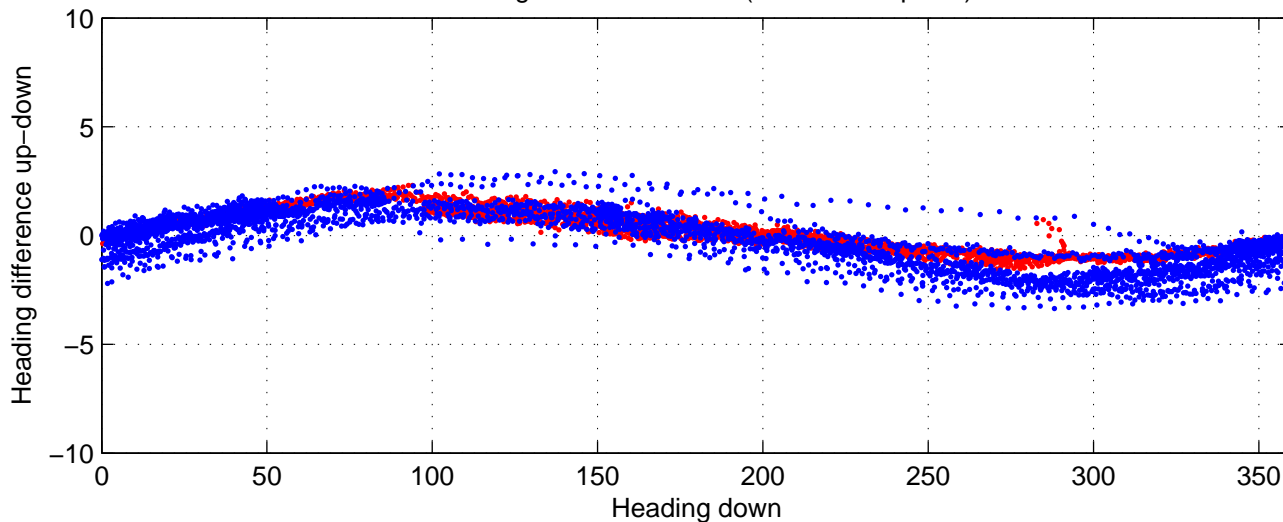

P16N station #128 (V7) Figure 6

Heading offset : -98.7219 (r/b: down-/upcast)

Pitch offset : -1.5489

Roll offset : -0.66952