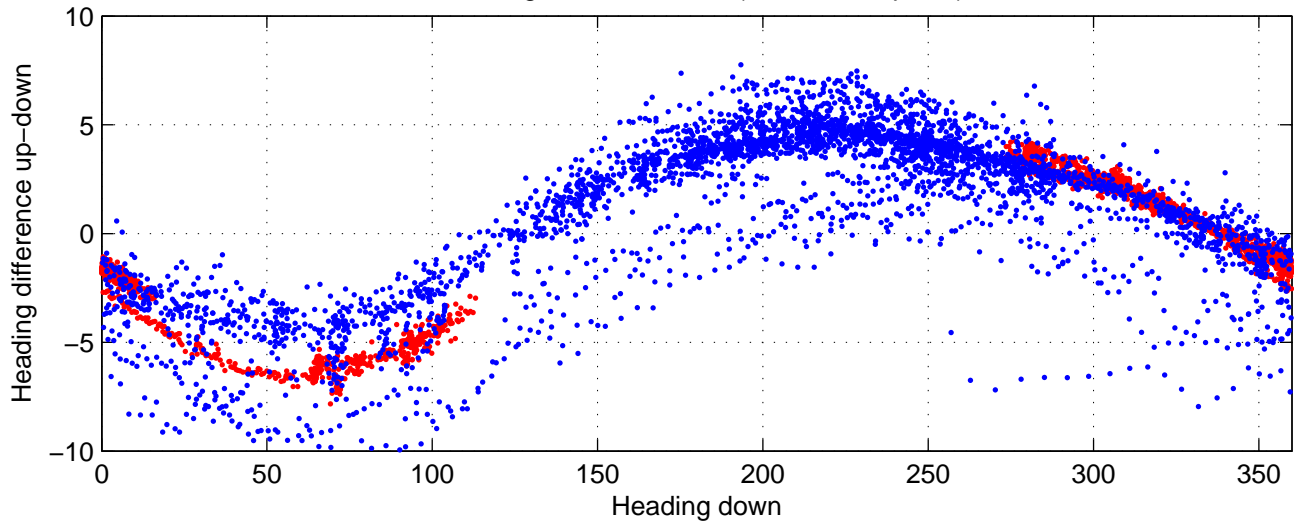

# rh11091 (LADCP #117; V5) Figure 6

Heading offset : 88.9947 (r/b: down-/upcast)

Pitch offset : -0.7387

Roll offset : -1.2419