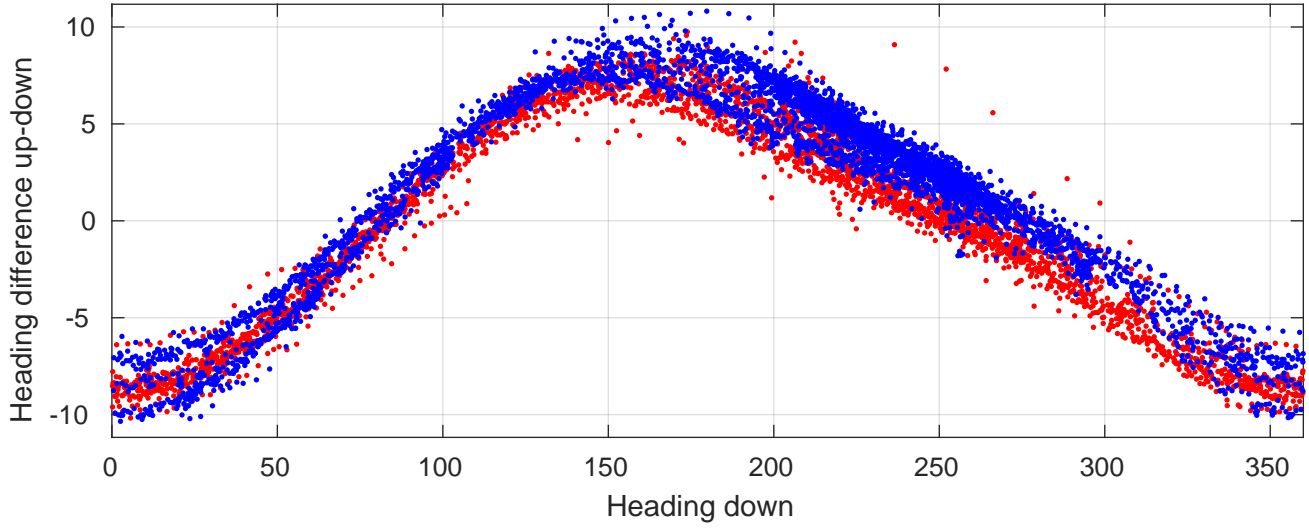

# P06 station #178 (V2) Figure 6

Heading offset : 140.7955 (r/b: down-/upcast)

Pitch offset : -0.013128

Roll offset : -0.87156