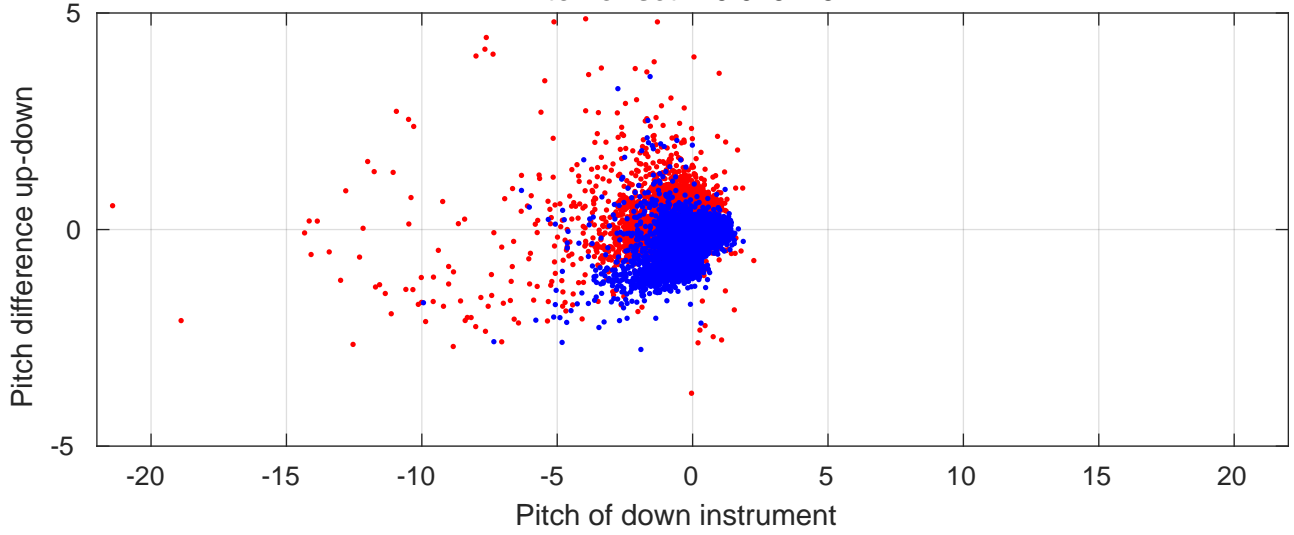

# P06 station #178 (V2) Figure 6

Heading offset : 140.7955 (r/b: down-/upcast)

Pitch offset : -0.013128

Roll offset : -0.87156