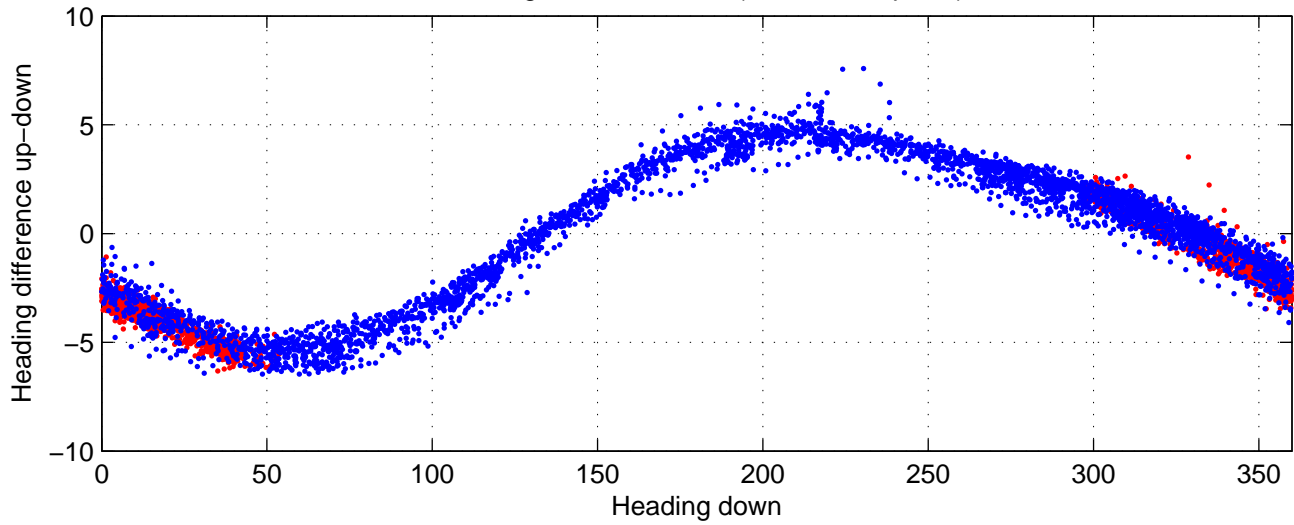

# rh11061 (LADCP #114; V5) Figure 6

Heading offset : 88.1565 (r/b: down-/upcast)

Pitch offset : -0.84979

Roll offset : -1.1298