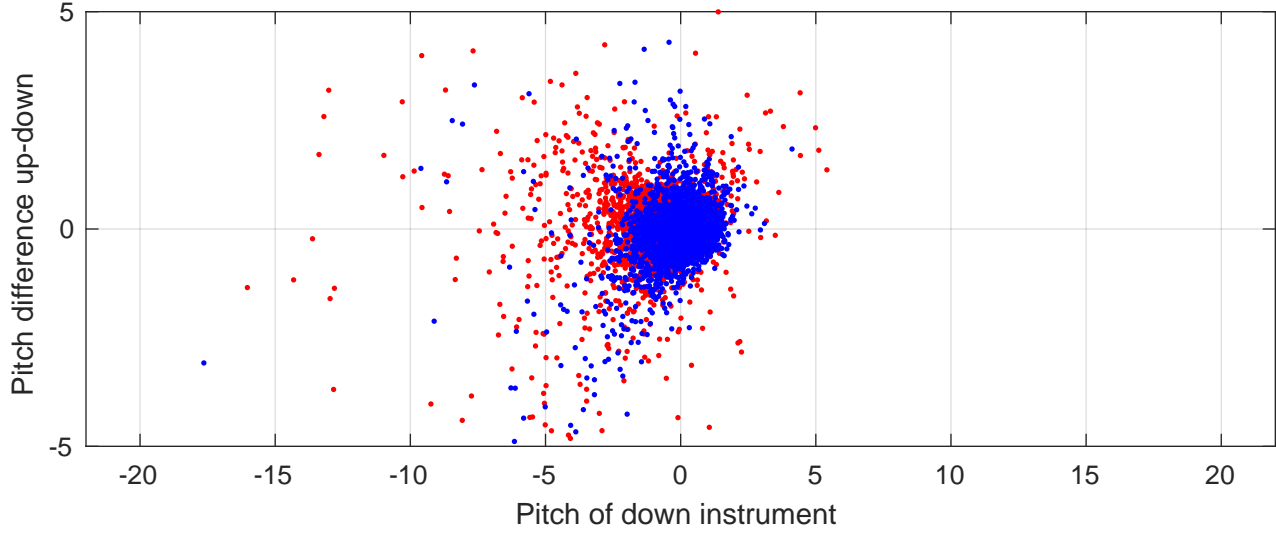

S4P station #14 (V8) Figure 6

Heading offset : -89.0464 (r/b: down/upcast)

Pitch offset : 2.0072

Roll offset : -3.0101