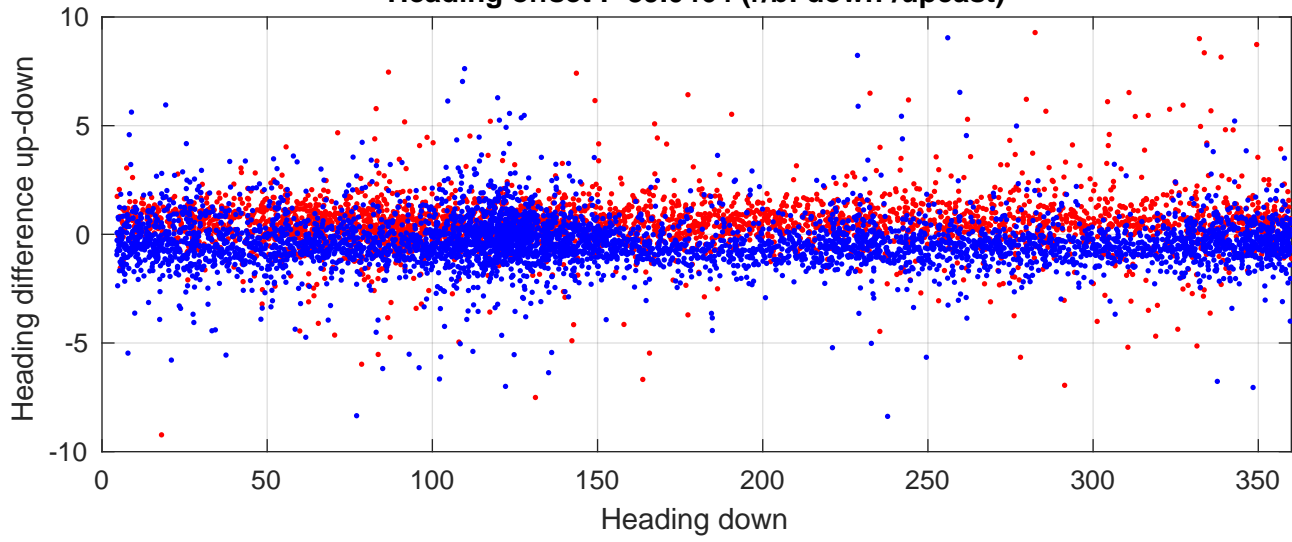

S4P station #14 (V8) Figure 6

Heading offset : -89.0464 (r/b: down/upcast)

Pitch offset : 2.0072

Roll offset : -3.0101