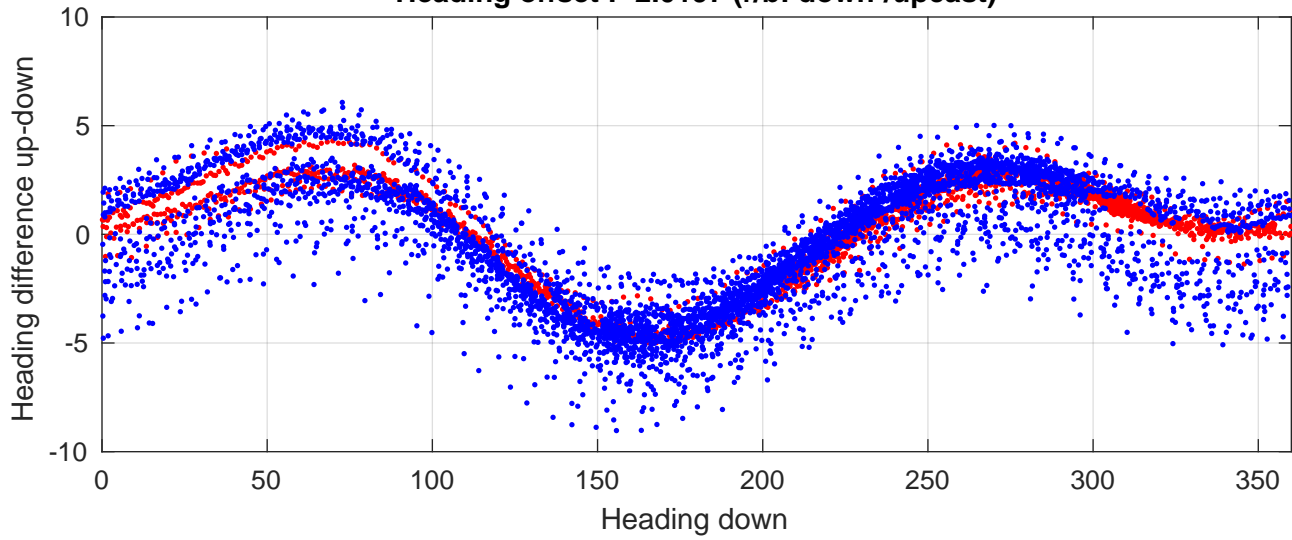

I7N station #102 (V2) Figure 6

Heading offset : -2.0197 (r/b: down-/upcast)

Pitch offset : 0.18171

Roll offset : 0.69131