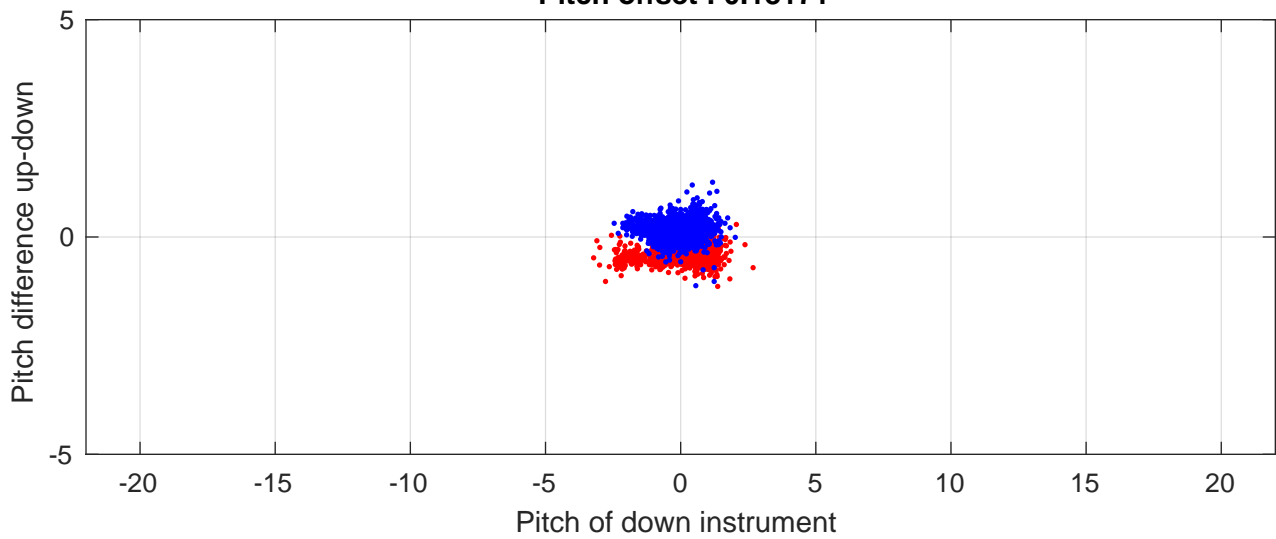

I7N station #102 (V2) Figure 6

Heading offset : -2.0197 (r/b: down-/upcast)

Pitch offset : 0.18171

Roll offset : 0.69131