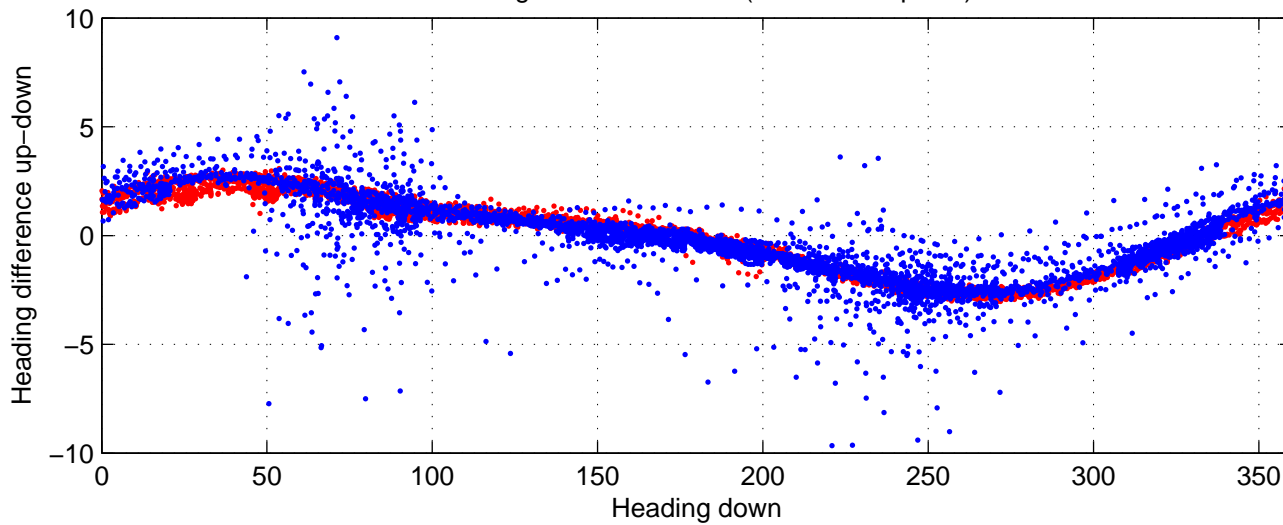

P16N station #46 (V7) Figure 6

Heading offset : -86.6376 (r/b: down-/upcast)

Pitch offset : -0.40878

Roll offset : -1.0902