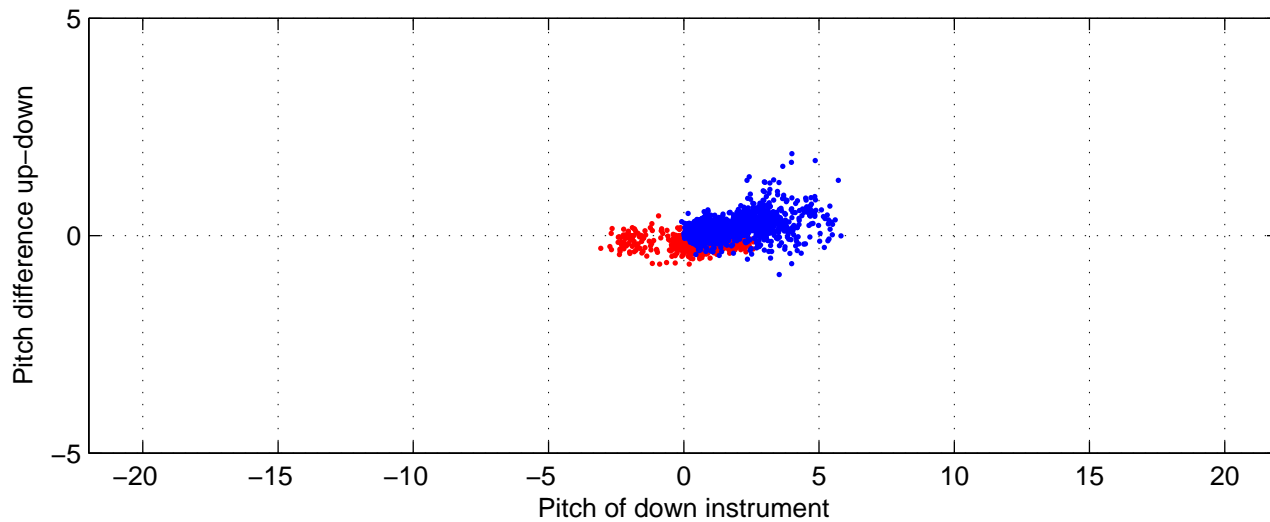

P16N station #46 (V7) Figure 6

Heading offset : -86.6376 (r/b: down-/upcast)

Pitch offset : -0.40878

Roll offset : -1.0902