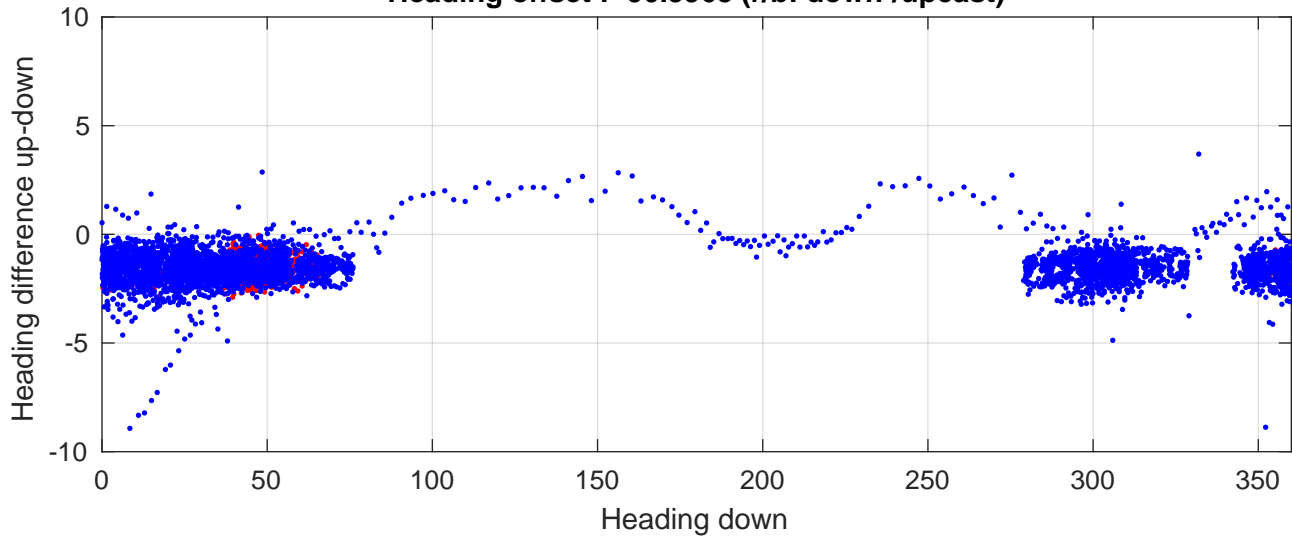

S4P station #101 (V8) Figure 6

Heading offset : -90.5968 (r/b: down/upcast)

Pitch offset : 2.1446

Roll offset : -2.5863