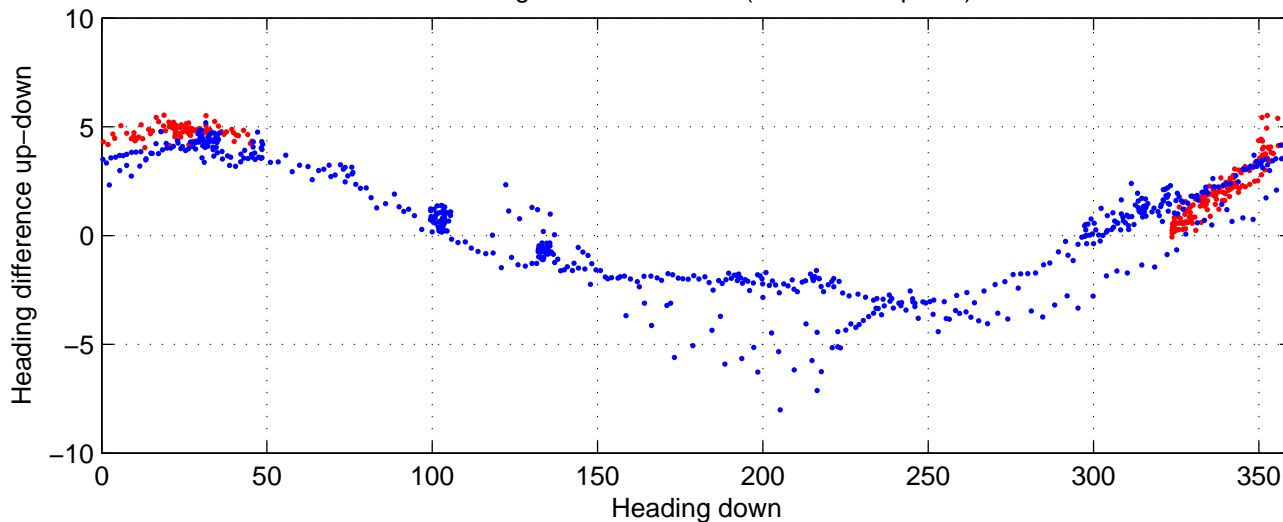

P16N station #207 (V7) Figure 6

Heading offset : -87.9182 (r/b: down-/upcast)

Pitch offset : -1.6316

Roll offset : -1.5616