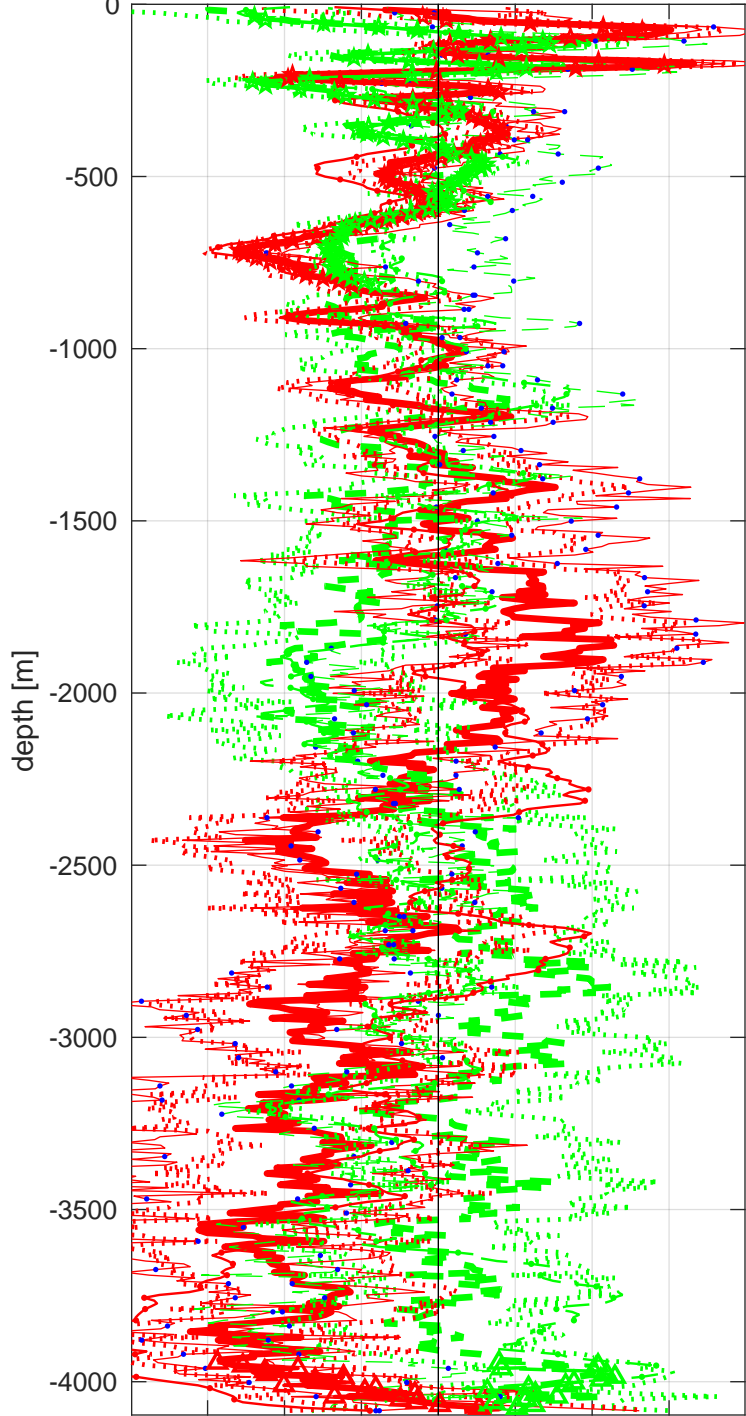

# Station : I7N station #16 (V2) Figure 1

U(-) V(--); blue dots down cast; dotted shear; pentagon SADCP

Start: 24°S 39.6300' 54°E 30.0444'

01-May-2018 21:42:34

End: 24°S 39.6684' 54°E 30.1344'

02-May-2018 00:46:35

u-mean: -3 [cm/s] v-mean -1 [cm/s]

binsize do: 8 [m] binsize up: 8 [m]

mag. deviation -24.1

wdiff: 0.2 pglim: 0 elim 0.5

bar:1.0 bot:1.0 sad:1.0

weightmin 0.1 weightpower: 1.0

max depth: 4089 [m] bottom: 4097 [m]