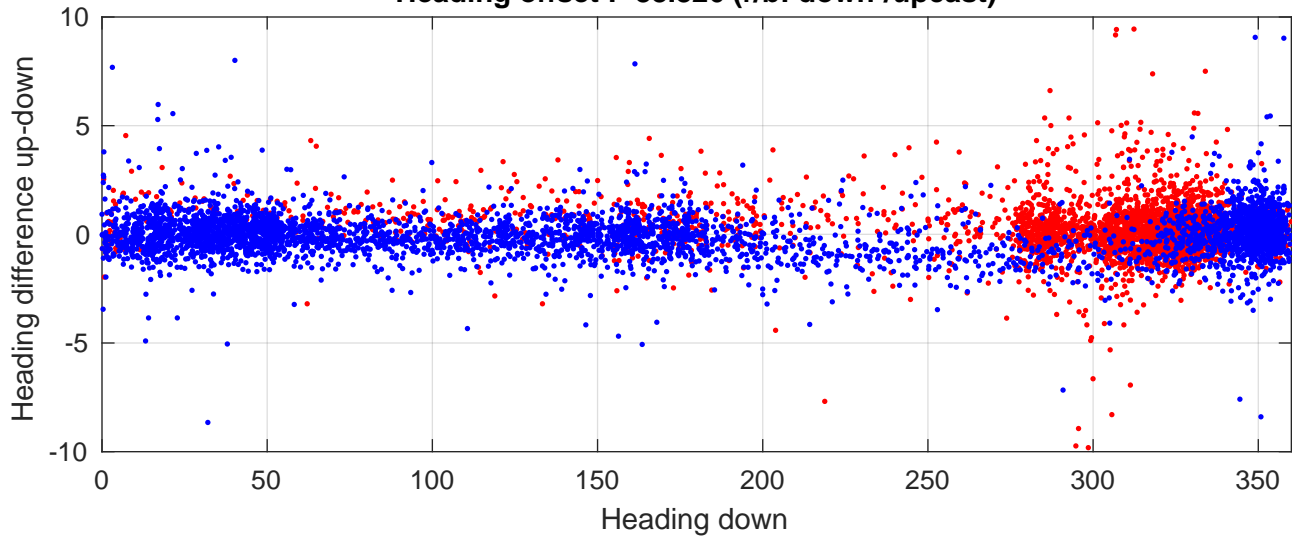

S4P station #57 (V8) Figure 6

Heading offset : -88.826 (r/b: down-/upcast)

Pitch offset : 2.1121

Roll offset : -2.8811