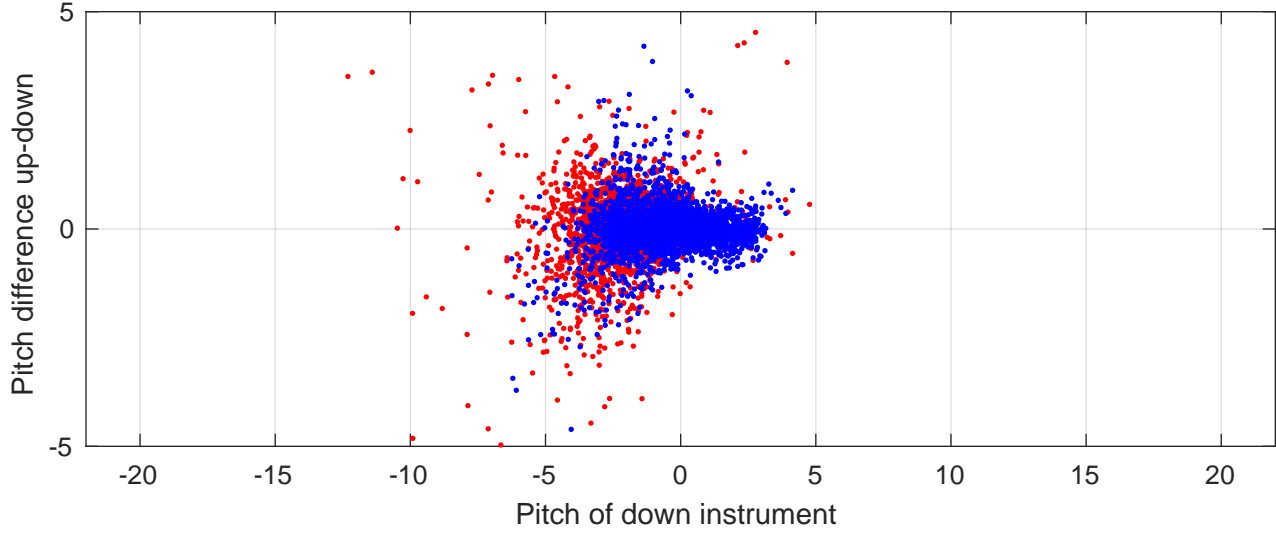

S4P station #57 (V8) Figure 6

Heading offset : -88.826 (r/b: down-/upcast)

Pitch offset : 2.1121

Roll offset : -2.8811