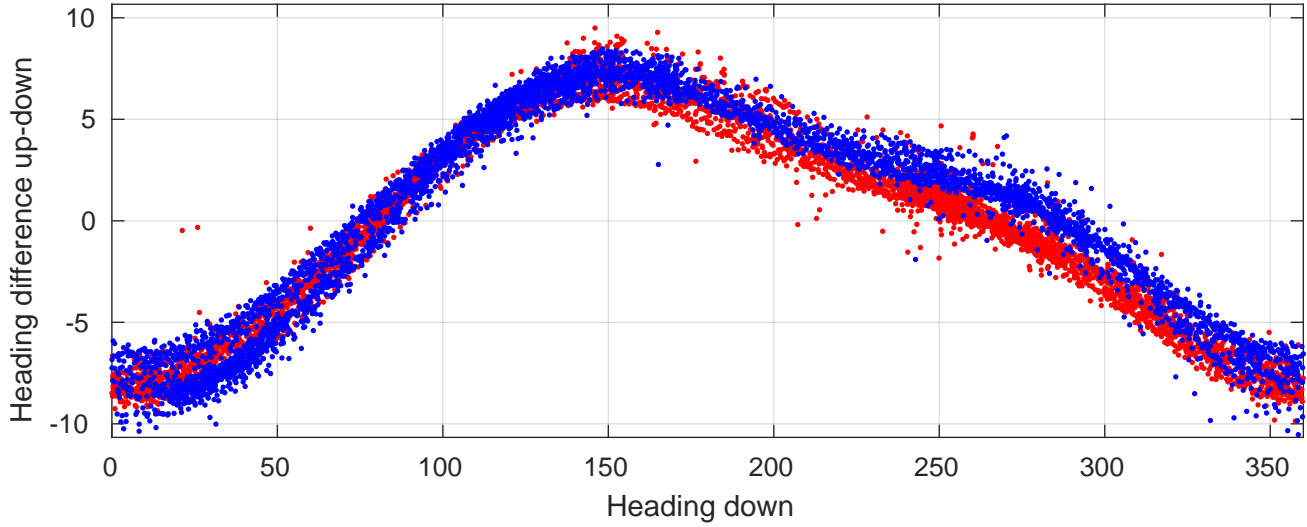

# P06 station #148 (V2) Figure 6

Heading offset : 141.134 (r/b: down-/upcast)

Pitch offset : -0.31726

Roll offset : -0.76657