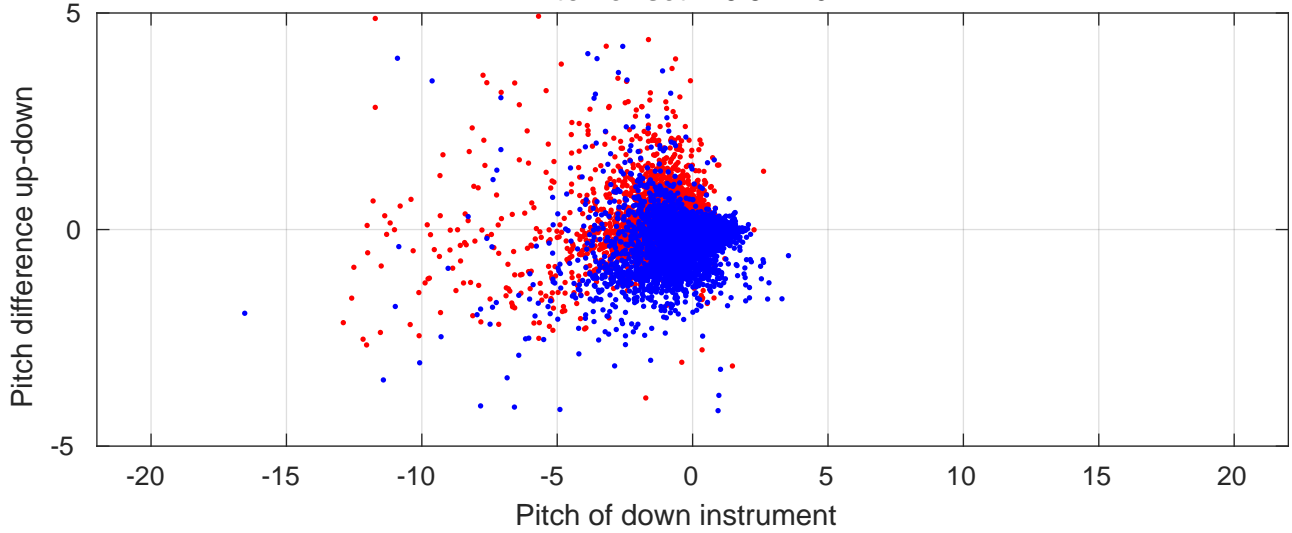

# P06 station #148 (V2) Figure 6

Heading offset : 141.134 (r/b: down-/upcast)

Pitch offset : -0.31726

Roll offset : -0.76657