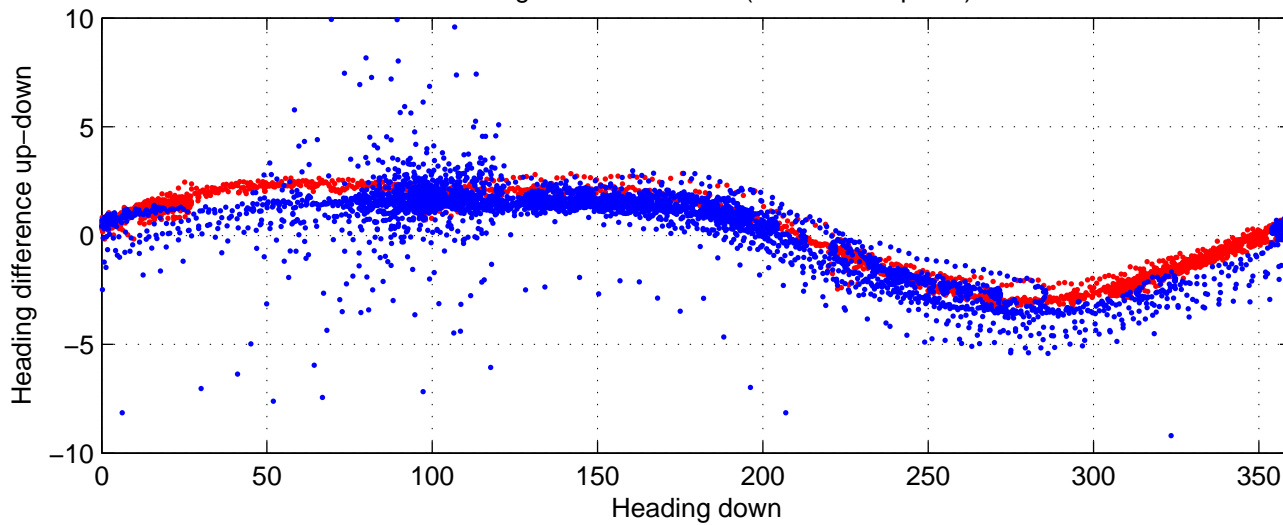

P16N station #58 (V7) Figure 6

Heading offset : -86.1845 (r/b: down-/upcast)

Pitch offset : -0.406

Roll offset : -1.0179