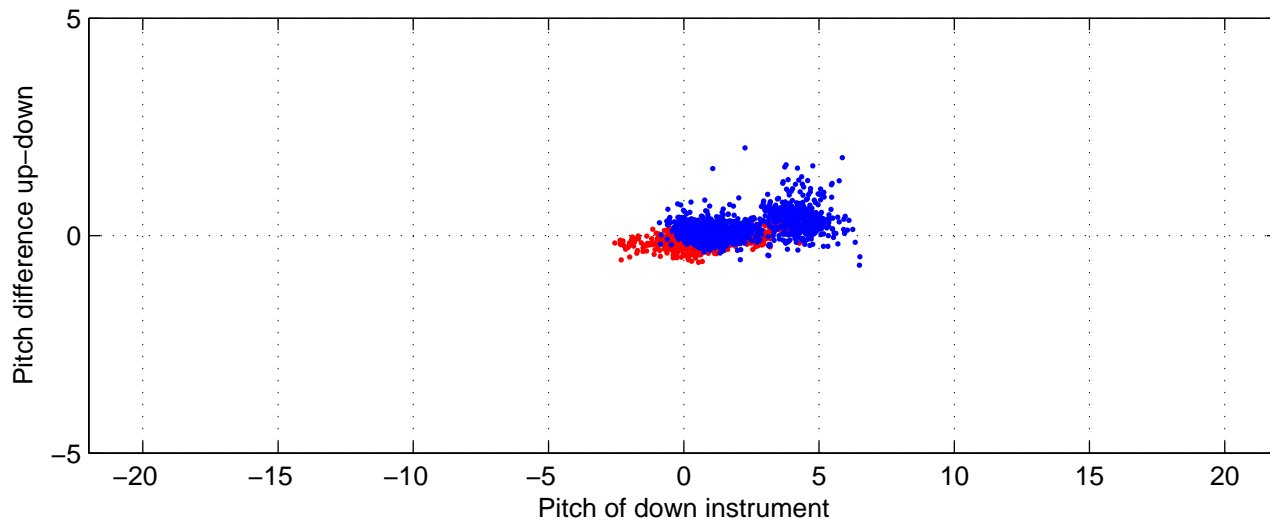

P16N station #58 (V7) Figure 6

Heading offset : -86.1845 (r/b: down-/upcast)

Pitch offset : -0.406

Roll offset : -1.0179