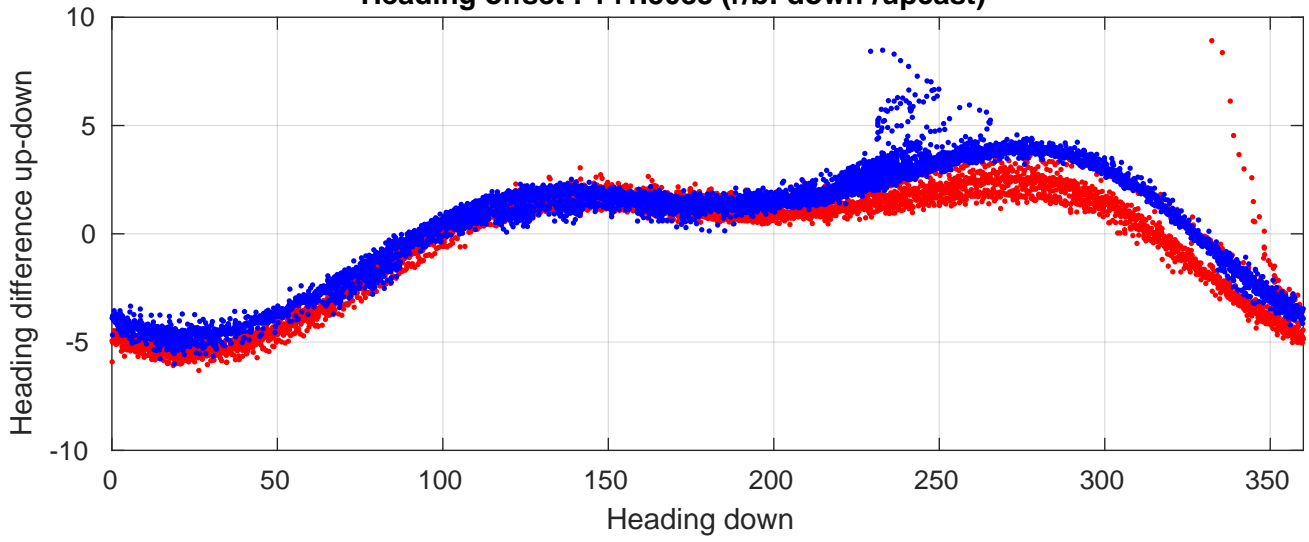

# P06 station #92 (V2) Figure 6

Heading offset : 141.5083 (r/b: down-/upcast)

Pitch offset : -0.68557

Roll offset : -1.001