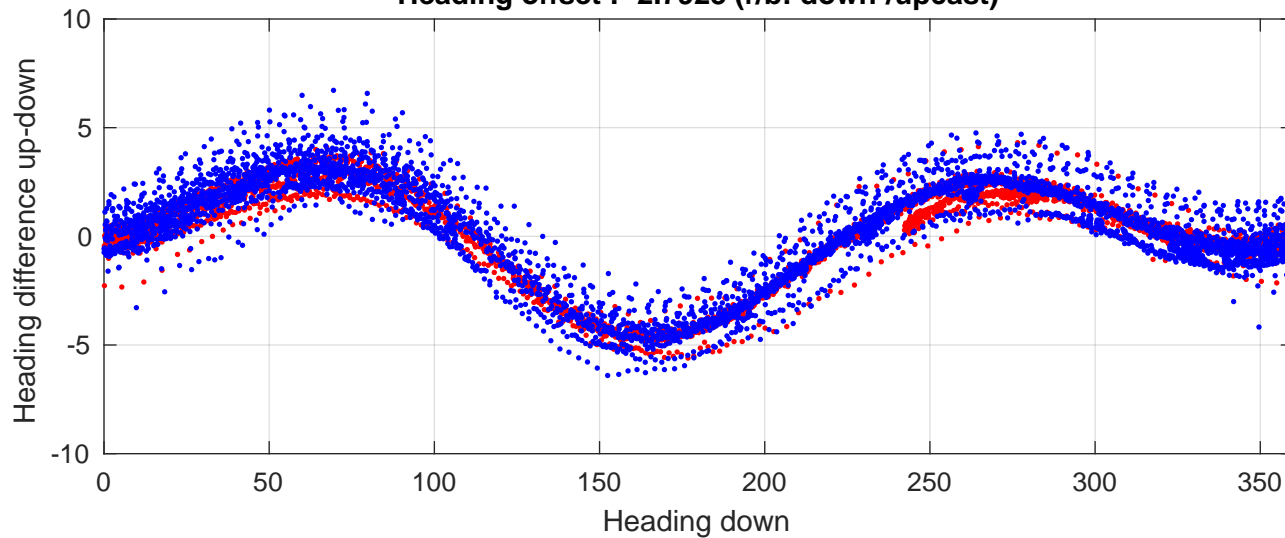

I7N station #98 (V2) Figure 6

Heading offset : -2.7923 (r/b: down-/upcast)

Pitch offset : 0.15999

Roll offset : 0.76956