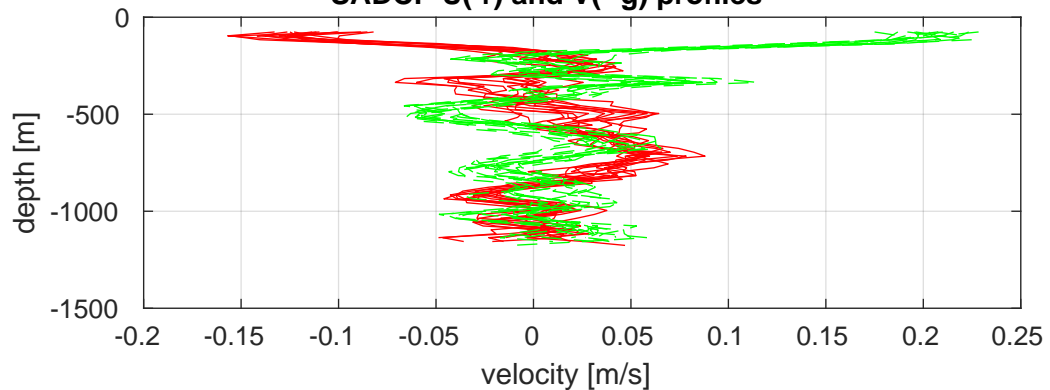

### P06 station #206 (V2) SADCP U(-r) and V(-g) profiles

### ship nav (g.) start (bp) end (kp) SADCP (rp)