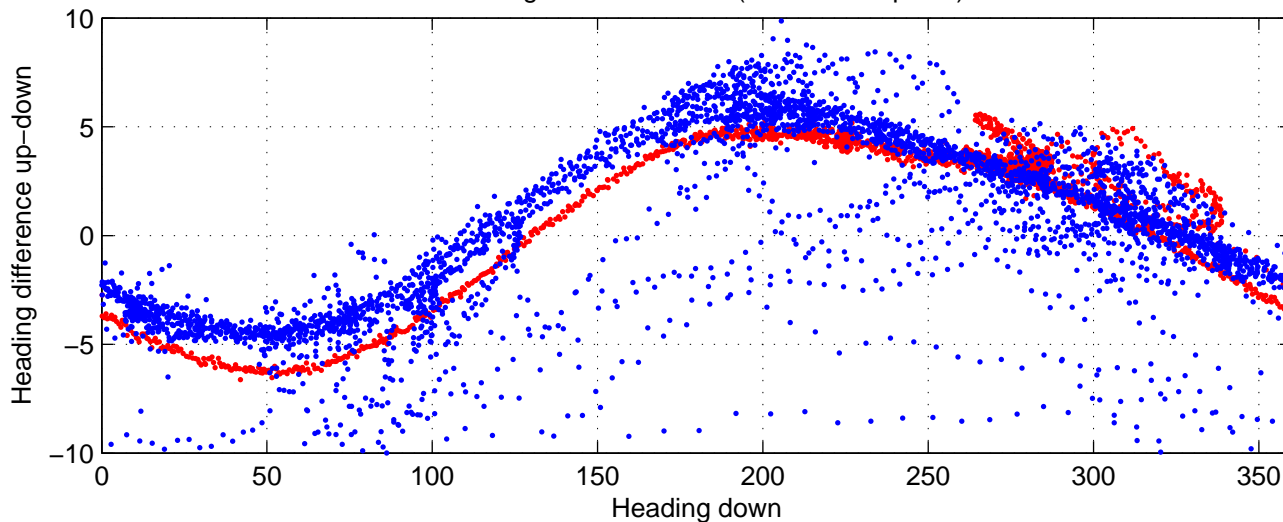

# rh11281 (LADCP #138; V5) Figure 6

Heading offset : 88.8708 (r/b: down-/upcast)

Pitch offset : -0.96876

Roll offset : -1.1137