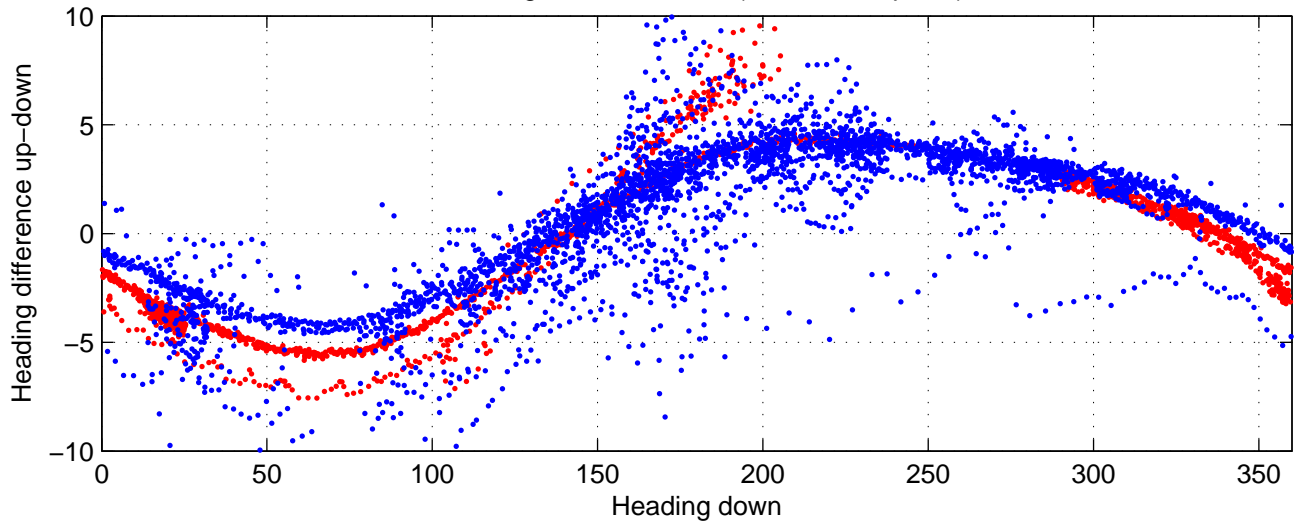

rh10541 (LADCP #062; V5) Figure 6

Heading offset : 88.2776 (r/b: down-/upcast)

Pitch offset : -0.58521

Roll offset : -1.1006